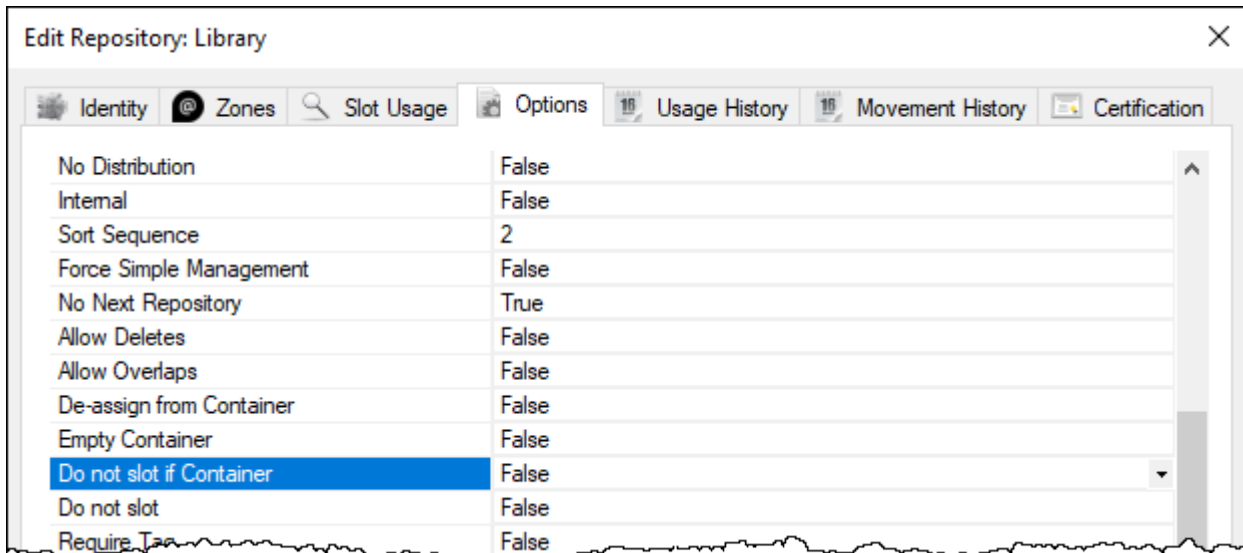

Do Not Slot If Container

The [Repository Option](#) Do Not Slot If Container stops [TMSS10SlotAllocation](#) from automatically slotting Containers when Confirmed into this [Repository](#).

Do Not Slot If Container Options

- True: Containers will not be Slotted when Confirmed.
- False: Containers will be Slotted when Confirmed.

[repository options](#)

From: <https://rtfm.tapetrack.com/> - **TapeTrack Documentation**

Permanent link: https://rtfm.tapetrack.com/options/repository/do_not_slot_if_container?rev=1573439992