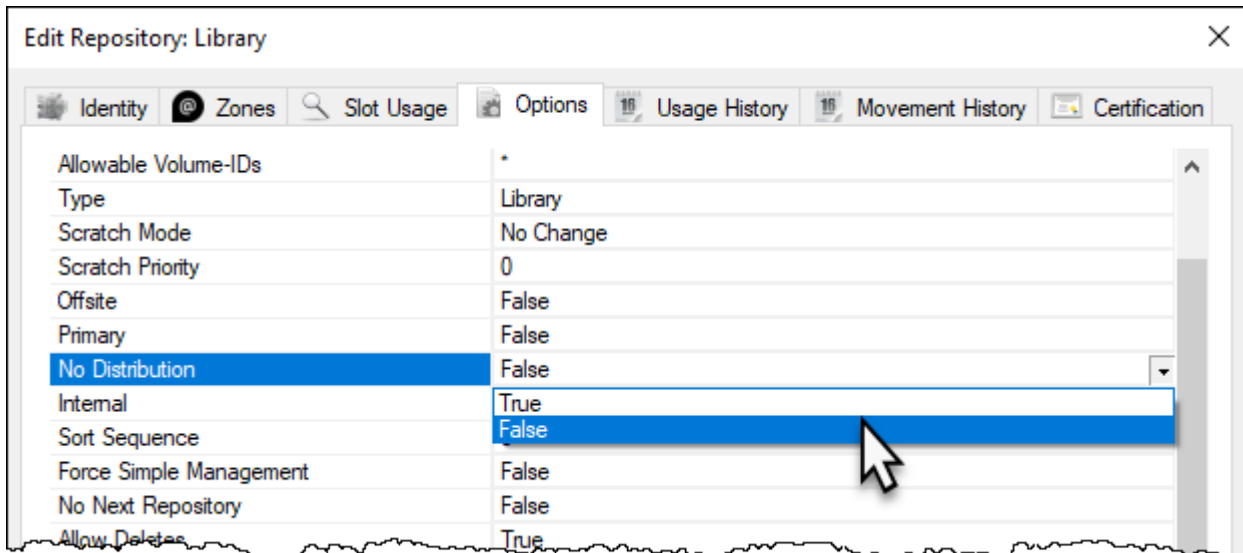

No Distribution

The [Repository](#) Option No Distribution automatically Confirms a [Volume](#) destined for this [Repository](#) when [Picked](#).

No Distribution Options

The No Distribution Options are:

- True: Confirm when picked.
- False: Do not Confirm when picked.

[options](#), [repository options](#)

From:

<https://rtfm.tapetrack.com/> - **TapeTrack Documentation**

Permanent link:

https://rtfm.tapetrack.com/options/repository/no_distribution