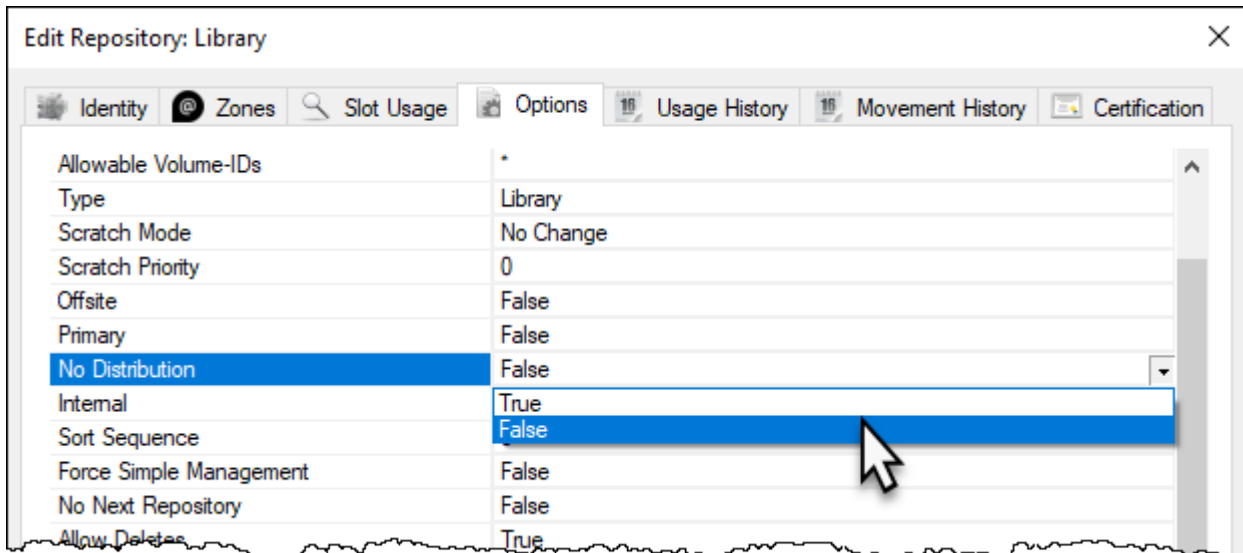

# No Distribution

The [Repository](#) Option No Distribution automatically Confirms a [Volume](#) destined for this [Repository](#) when [Picked](#).

## No Distribution Options

The No Distribution Options are:

- True: Confirm when picked.
- False: Do not Confirm when picked.

[options](#), [repository options](#)

From:

<https://rtfm.tapetrack.com/> - **TapeTrack Documentation**