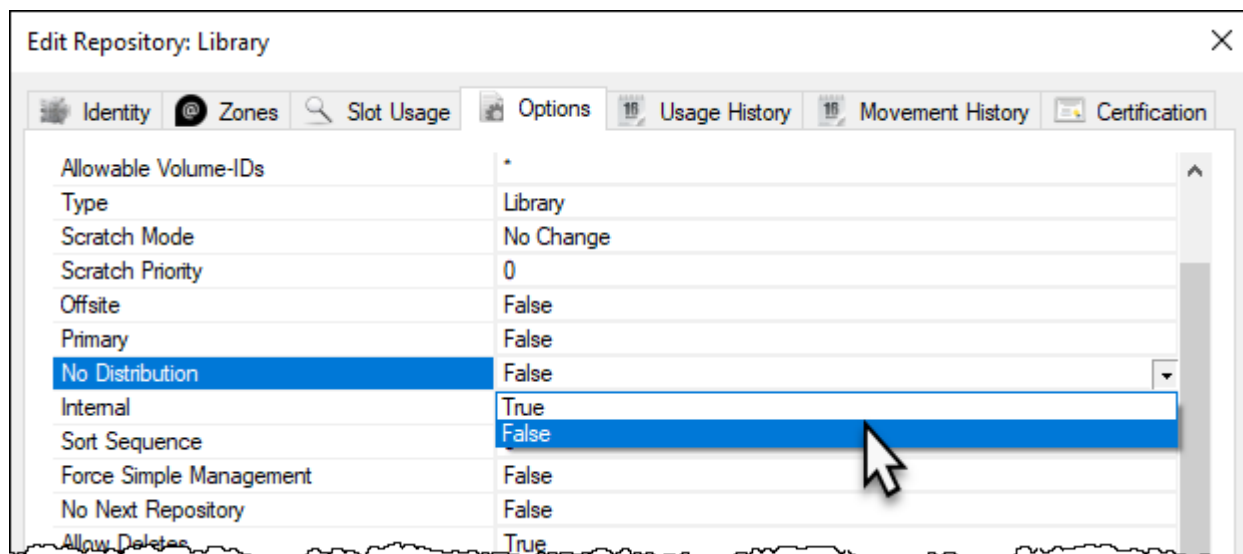

No Distribution

The [Repository](#) Option No Distribution automatically Confirms a [Volume](#) destined for this [Repository](#) when [Picked](#).

No Distribution Options

The No Distribution Options are:

- True: Confirm when picked.
- False: Do not Confirm when picked.

[options](#), [repository options](#)

From:

<https://rtfm.tapetrack.com/> - **TapeTrack Documentation**

Permanent link:

https://rtfm.tapetrack.com/options/repository/no_distribution