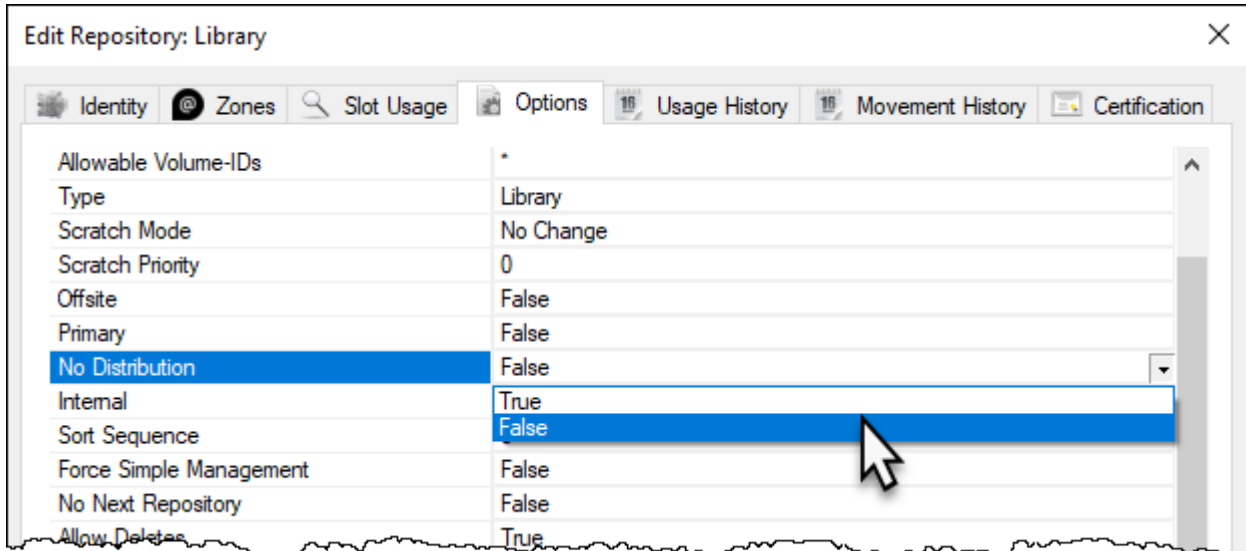

No Distribution

The [Repository](#) Option No Distribution automatically Confirms a [Volume](#) destined for this [Repository](#) when [Picked](#).

No Distribution Options

The No Distribution Options are:

- True: Confirm when picked.
- False: Do not Confirm when picked.

[options](#), [repository options](#)

From:

<https://rtfm.tapetrack.com/> - **TapeTrack Documentation**

Permanent link:

https://rtfm.tapetrack.com/options/repository/no_distribution