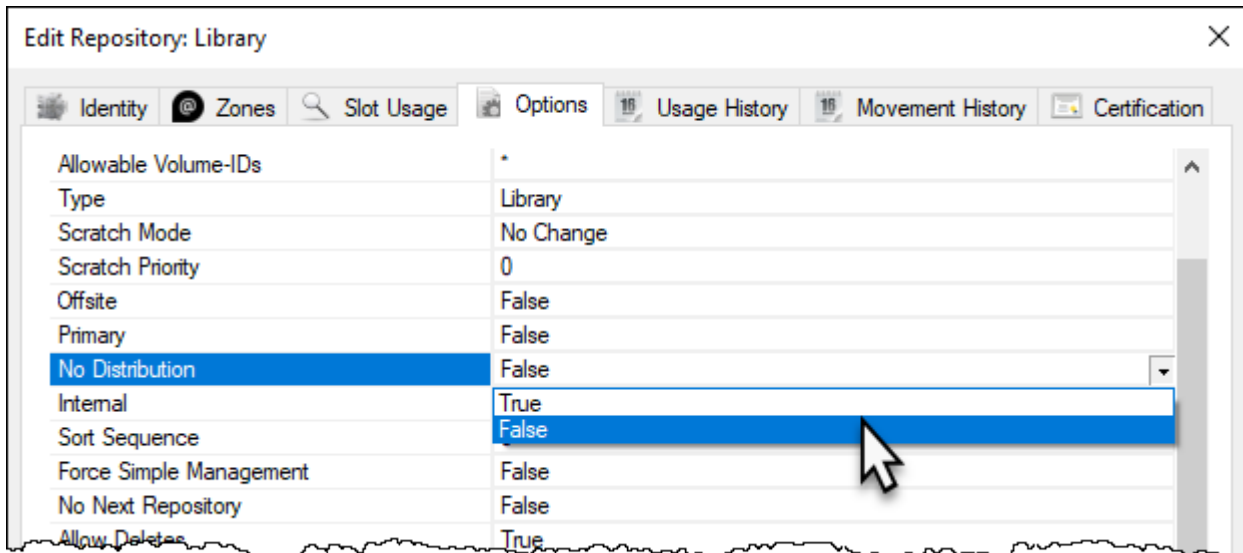

Repository Option: No Distribution

The [Repository](#) Option No Distribution automatically Confirms a [Volume](#) destined for this [Repository](#) when [Picked](#).

No Distribution Options

The No Distribution Options are:

- True: Confirm when picked.
- False: Do not Confirm when picked.

[options](#), [repository options](#)

From:

<https://rtfm.tapetrack.com/> - **TapeTrack Documentation**

Permanent link:

https://rtfm.tapetrack.com/options/repository/no_distribution?rev=1554694769