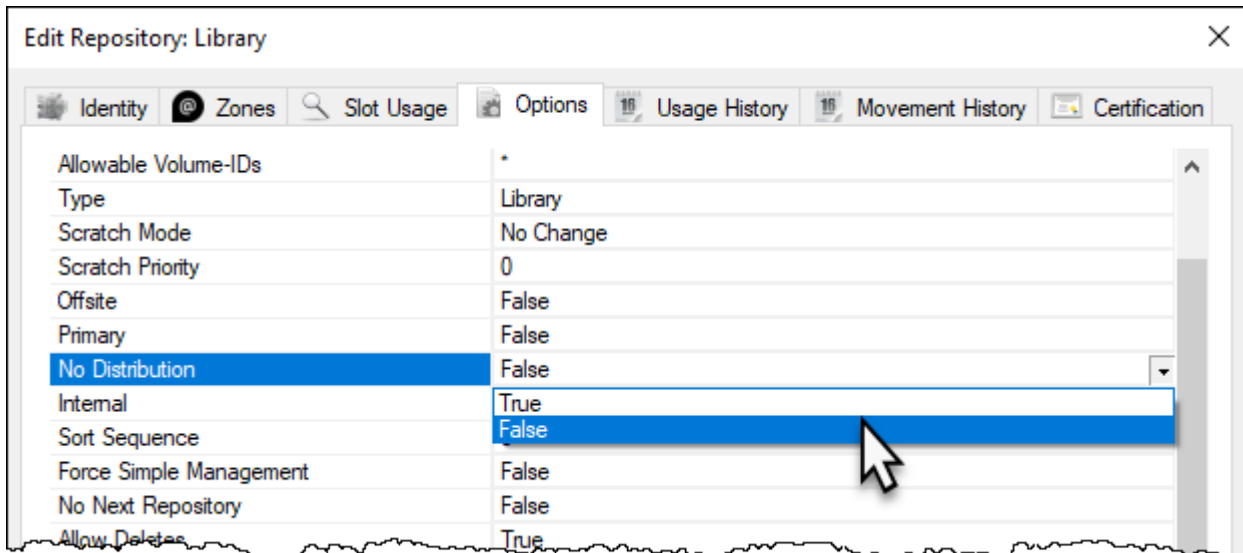

# Repository Option: No Distribution

The [Repository](#) Option No Distribution automatically Confirms a [Volume](#) destined for this [Repository](#) when Picked.

## No Distribution Options

The No Distribution Options are:

- True: Confirm when picked.
- False: Do not Confirm when picked.

[options](#), [repository options](#)

From:

<https://rtfm.tapetrack.com/> - **TapeTrack Documentation**