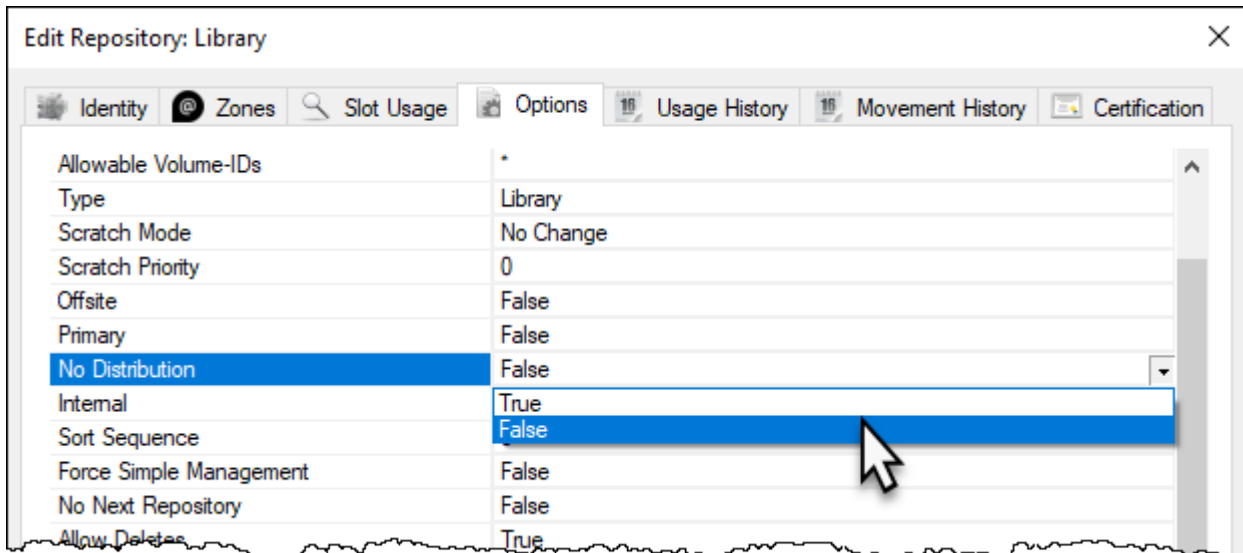

Repository Option: No Distribution

The [Repository](#) Option No Distribution automatically Confirms a [Volume](#) destined for this [Repository](#) when Picked.

No Distribution Options

The No Distribution Options are:

- True: Confirm when picked.
- False: Do not Confirm when picked.

[options](#), [repository options](#)

From:

<https://rtfm.tapetrack.com/> - **TapeTrack Documentation**

Permanent link:

https://rtfm.tapetrack.com/options/repository/no_distribution?rev=1554694769