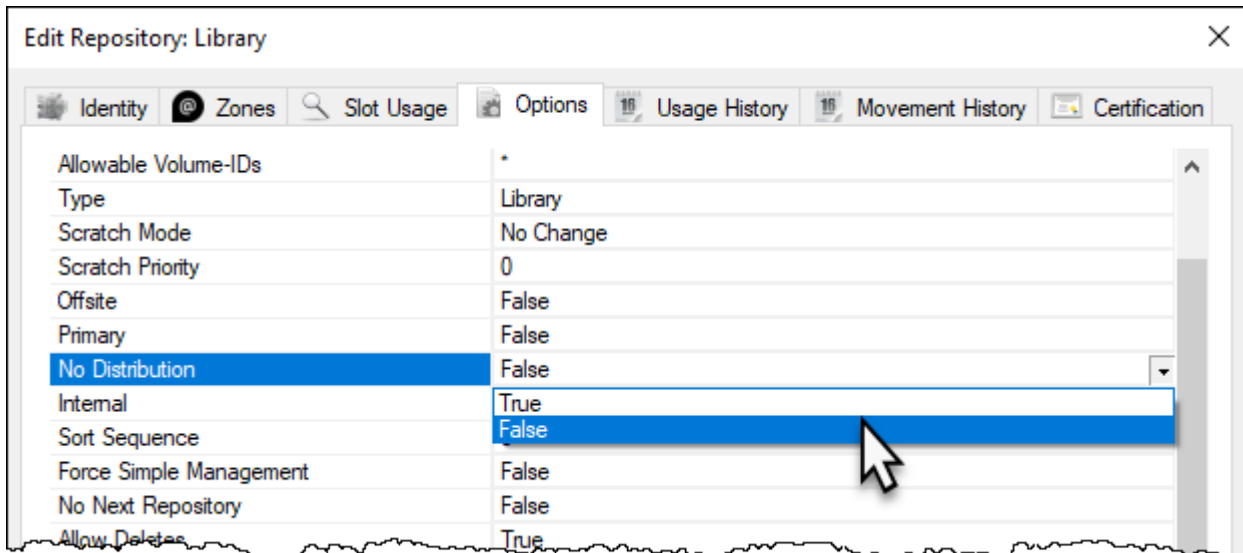

No Distribution

The [Repository](#) Option No Distribution automatically Confirms a [Volume](#) destined for this [Repository](#) when [Picked](#).

No Distribution Options

The No Distribution Options are:

- True: Confirm when picked.
- False: Do not Confirm when picked.

[options](#), [repository options](#)

From:

<https://rtfm.tapetrack.com/> - **TapeTrack Documentation**

Permanent link:

https://rtfm.tapetrack.com/options/repository/no_distribution?rev=1572999548