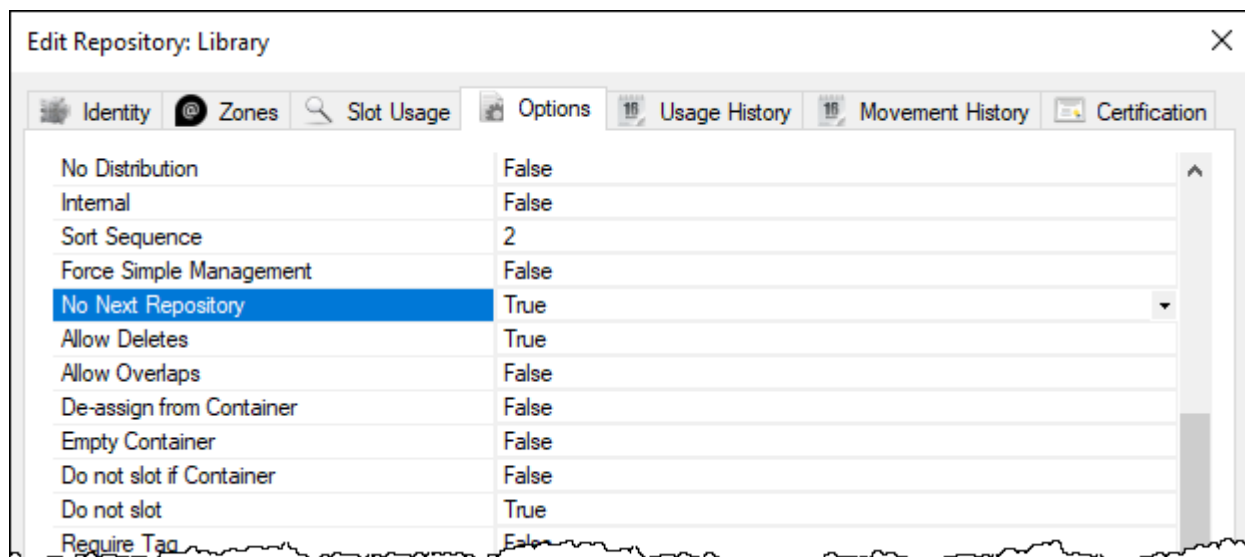

No Next Repository

The [Repository Option](#) No Next Repository allows the creation of a new [Repository](#) without having to set a [Next Repository](#)

No Next Repository Options

- True: No [Next Repository](#) set.
- False: [Next Repository](#) required to be set.

Setting No Next Repository to False and [Next Repository](#) to <No Selection> will automatically alter No Next Repository to True when saving

[options](#), [repository options](#)

From:
<https://rtfm.tapetrack.com/> - **TapeTrack Documentation**