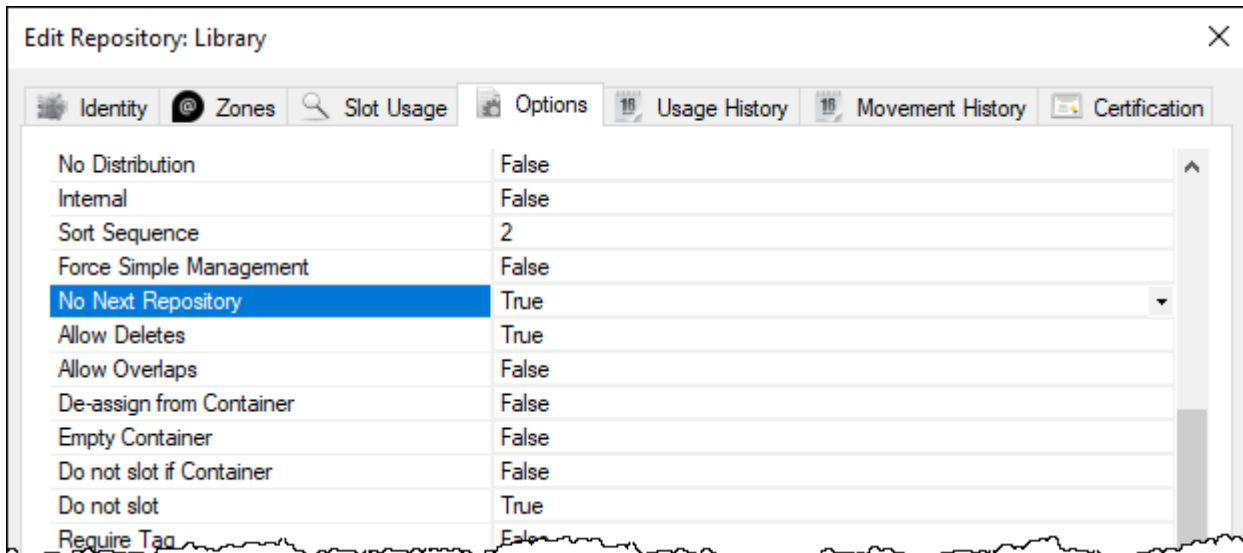

No Next Repository

The [Repository Option](#) No Next Repository allows the creation of a new [Repository](#) without having to set a [Next Repository](#)

No Next Repository Options

- True: No [Next Repository](#) set.
- False: [Next Repository](#) required to be set.

Setting No Next Repository to False and [Next Repository](#) to <No Selection> will automatically alter No Next Repository to True when saving

[options](#), [repository options](#)

From:
<https://rtfm.tapetrack.com/> - **TapeTrack Documentation**