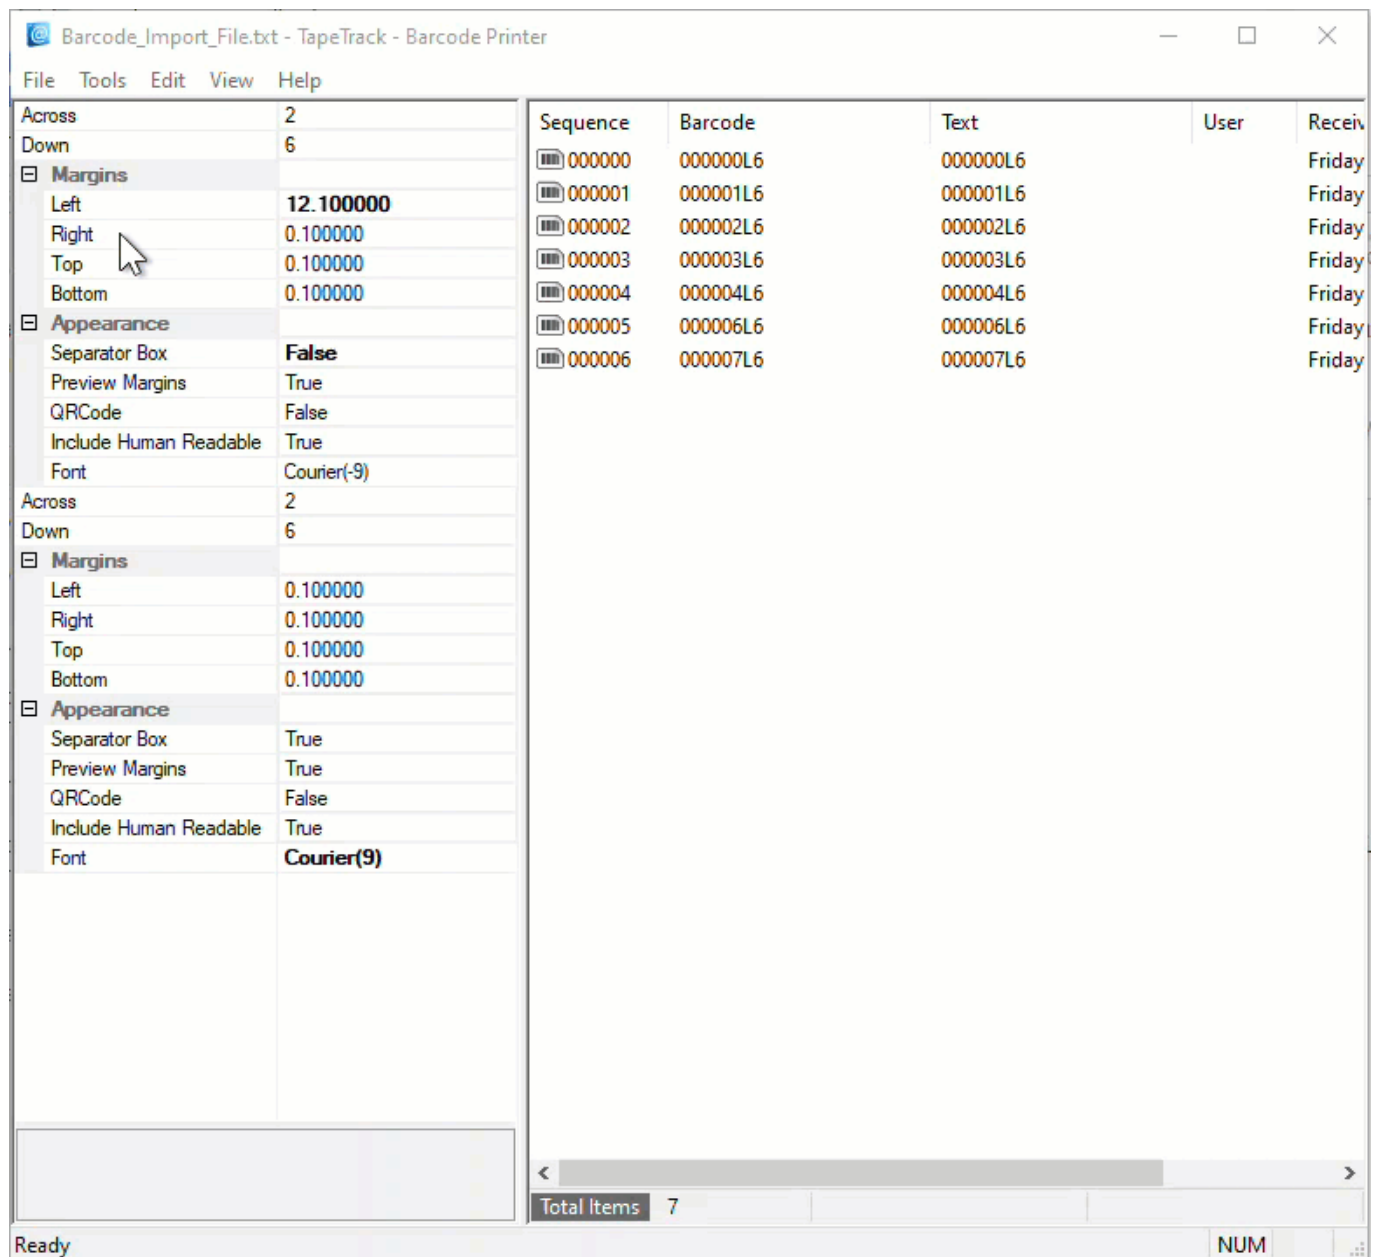

Closing The Barcode Printer

To close the Barcode Printer, from the Main Menu select File → Exit or click the X at the top right of the window.

[barcode](#), [print](#), [tapemaster](#), [update doco](#)

From: <https://rtfm.tapetrack.com/> - **TapeTrack Documentation**

Permanent link: <https://rtfm.tapetrack.com/print_barcodes/zones?rev=1617601899>

Last update: **2025/01/21 22:07**