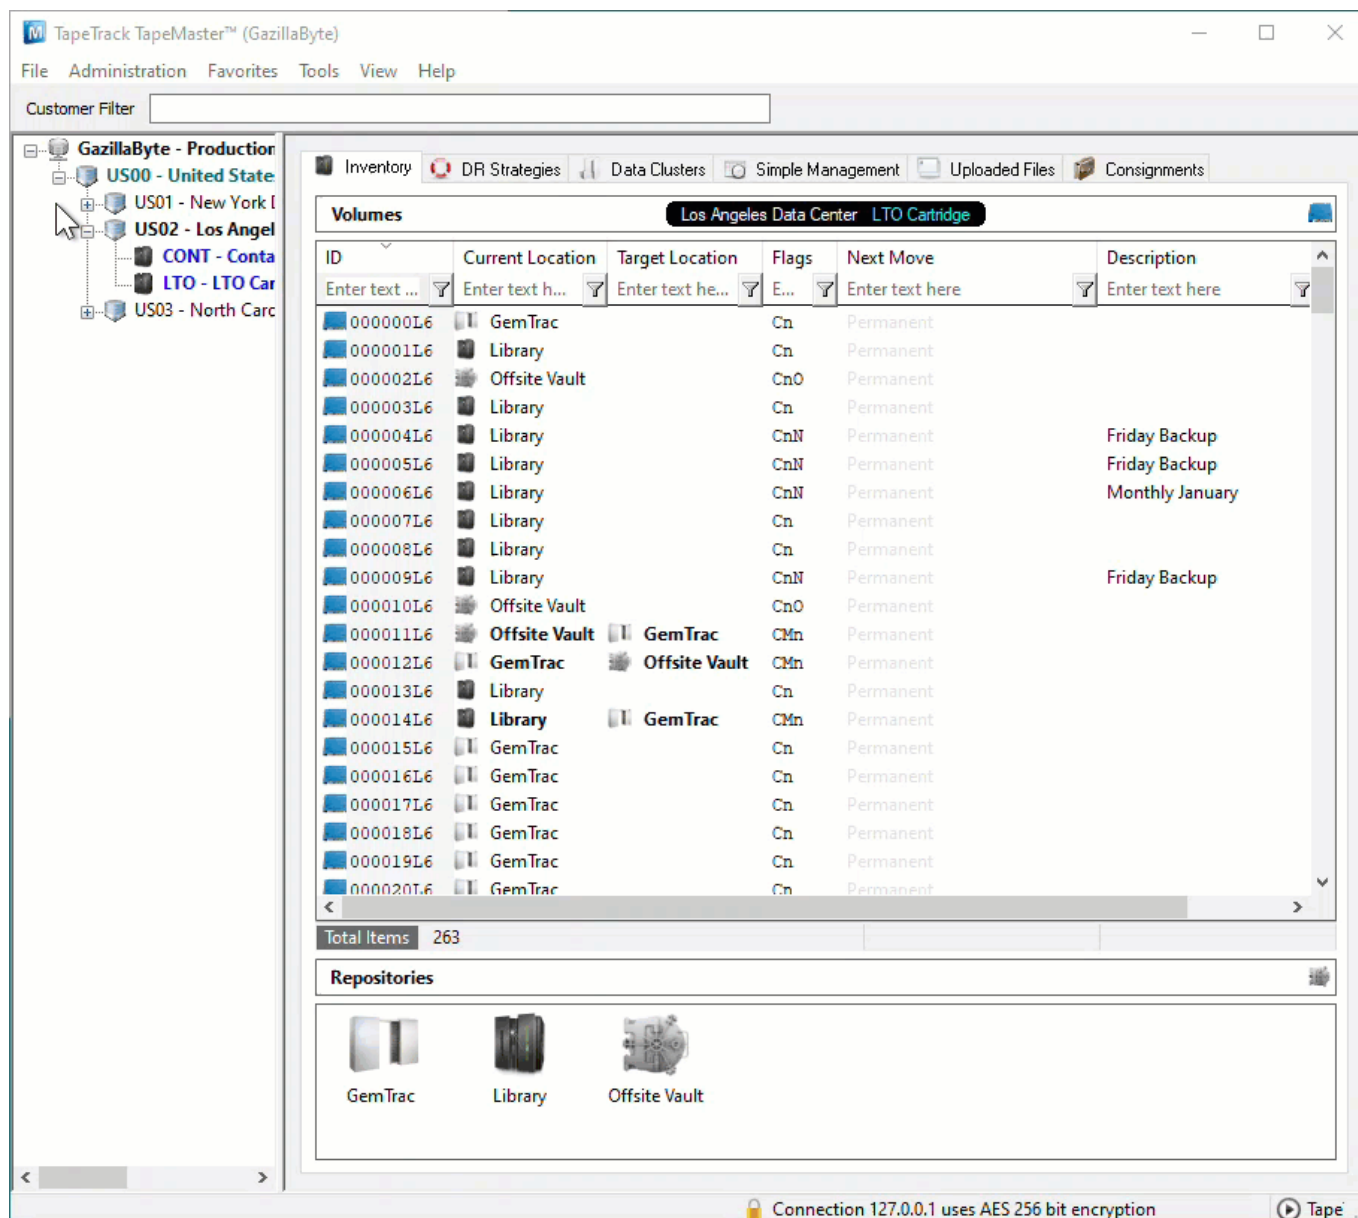

Printing Zone Barcodes

Zone barcodes can be printed from TapeTrack TapeMaster using the TapeTrack Barcode Printer.

Identify what zone ID barcodes required to print by right-clicking the repositories, in the respective customer media types, and select Properties and then the Zones tab.

In the Zone Administration window under the heading **Zone** is the Zone-ID number and Zone description (in the format number:description). Record these details and close the window by the X at the top right or using the Cancel button.

From the main menu, select Administration→Zone Administration.

From the displayed zones, select the required zones (range select Shift+Click, Control+Click).

Right-click the highlighted zones and select Print→Labels to pass the barcodes through to the TapeTrack Barcode Printer.

Editing Print Layout

Use the left window pane on the Barcode Printer to edit the print layout options to suit your requirements.

- Across: Number of barcodes to print across the page.
- Down: The number of barcodes to print down the page.
- Margins: Margins to be placed around the barcodes
 - Left: Left margin padding
 - Right: Right margin padding
 - Top: Top margin padding
 - Bottom: Bottom margin padding
- Appearance:
 - Separator Box: Adds a grey border around each Barcode to aid in separating individual Barcodes when manually cutting them out.
 - Preview Margins: Adds a preview of print boundaries to aid in confirming Barcode will print within a specified area.
 - QR Code: Adds a QR code to the Barcode label.
 - Include Human Readable: Adds text representation of Barcode to make it readable by Humans.
 - Font: Sets font for Human Readable content, does not alter Barcode.