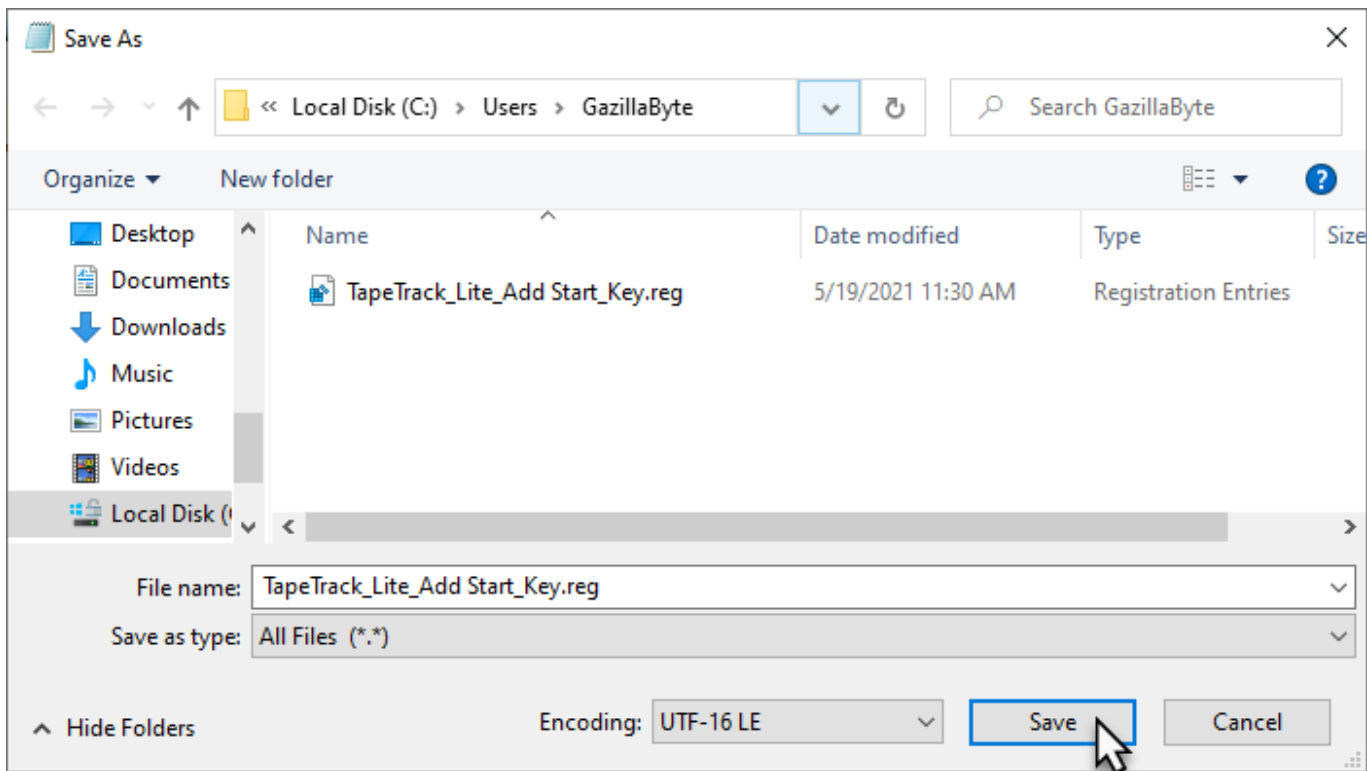

Adding Registry Key

Locate the file and double click to execute the code to add the registry key.