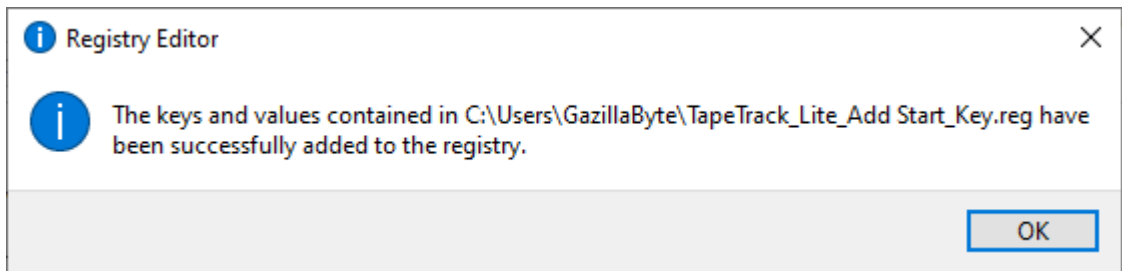

Save this file with a .reg extension, eg TapeTrack\_Lite\_Add Start\_Key.reg to a known location on your computer.

## Adding Registry Key

Locate the file and double click to execute the code to add the registry key.

You will be presented with a warning popup asking if you want to run regedit.

Click Yes to continue

Once regedit runs, you will be presented with a warning from the Registry Editor about executing the .reg file you created.

Click Yes to continue.

The Registry Editor will add the registry key and display a popup informing you the key has been added.

Click OK to close the popup.