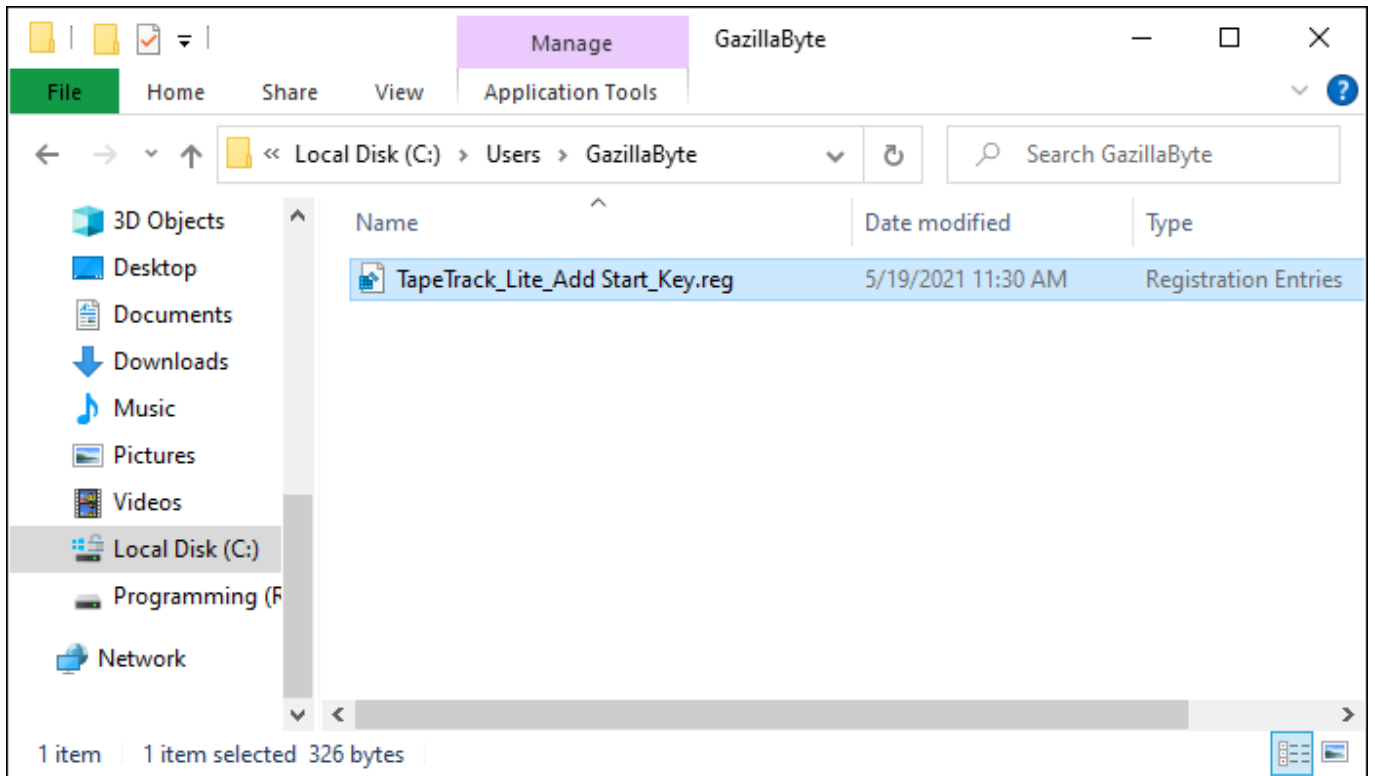

You will be presented with a warning popup asking if you want to run regedit.