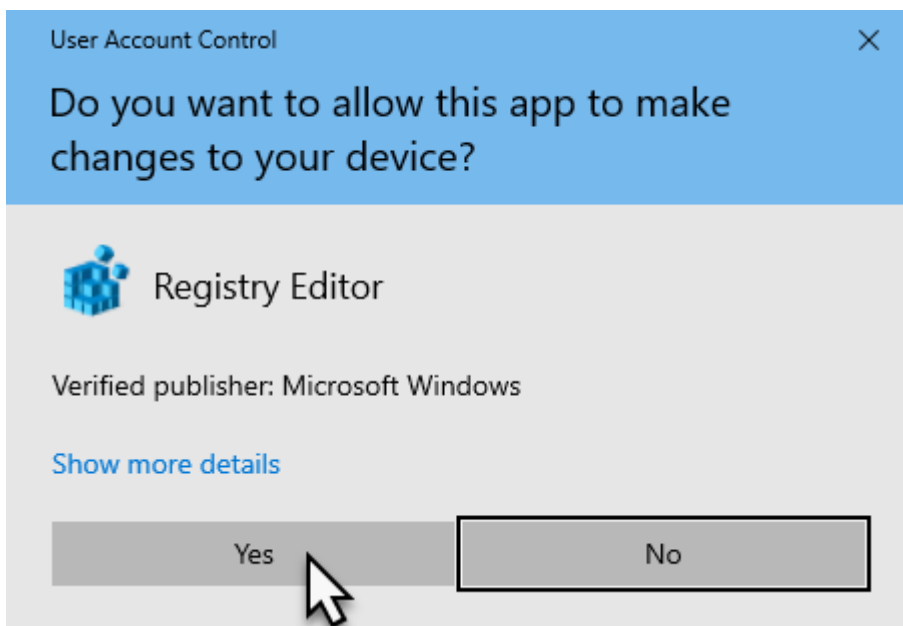

Click Yes to continue

Once regedit runs, you will be presented with a warning from the Registry Editor about executing the .reg file you created.