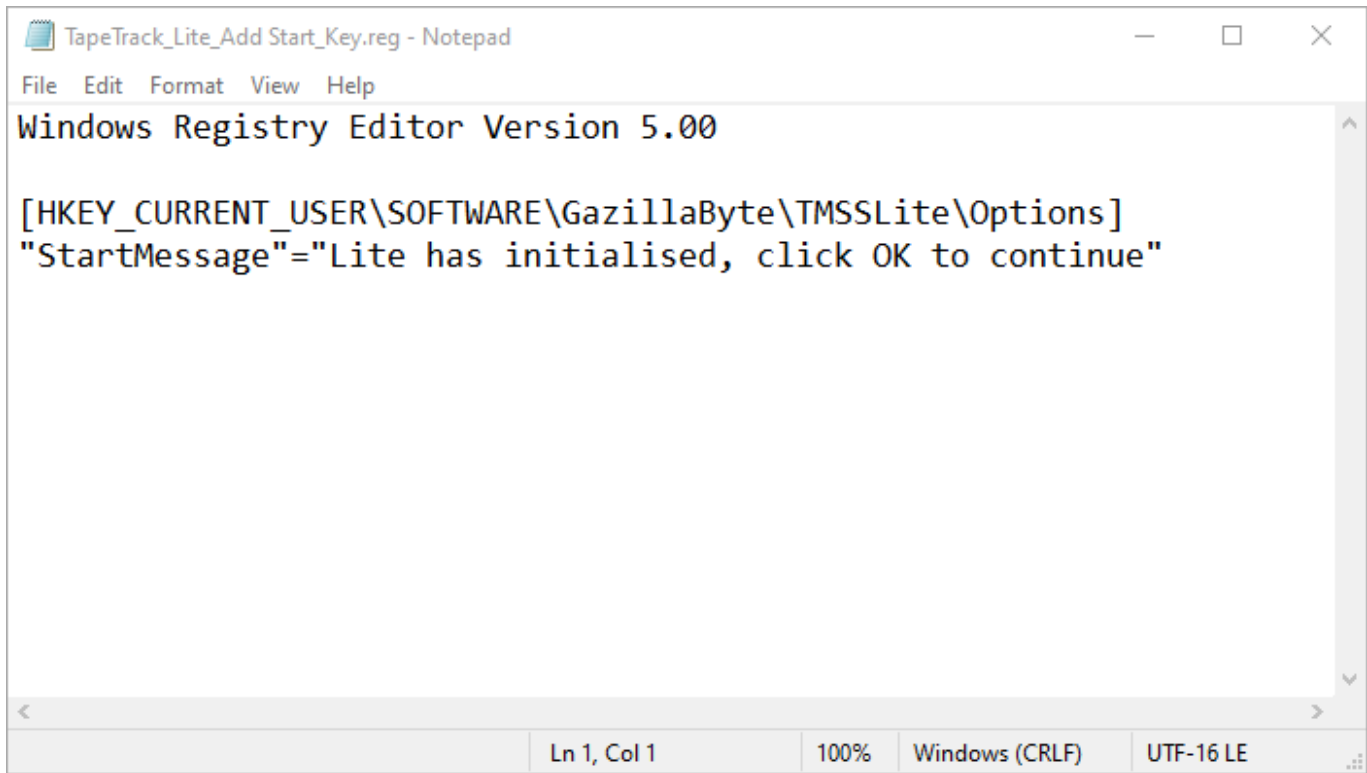

### Creating Registry Key File

You will need admin rights to edit the registry file.

To add the registry key StartMessage automatically to your registry without the need to use regedit, copy the code below to your clipboard.

```
Windows Registry Editor Version 5.00
```

```
[HKEY_CURRENT_USER\SOFTWARE\GazillaByte\TMSSLite\Options]  
"StartMessage"="TapeTrack Lite has initialised, click OK to continue"
```

Open a text editor, such as NotePad, and paste the code into it.