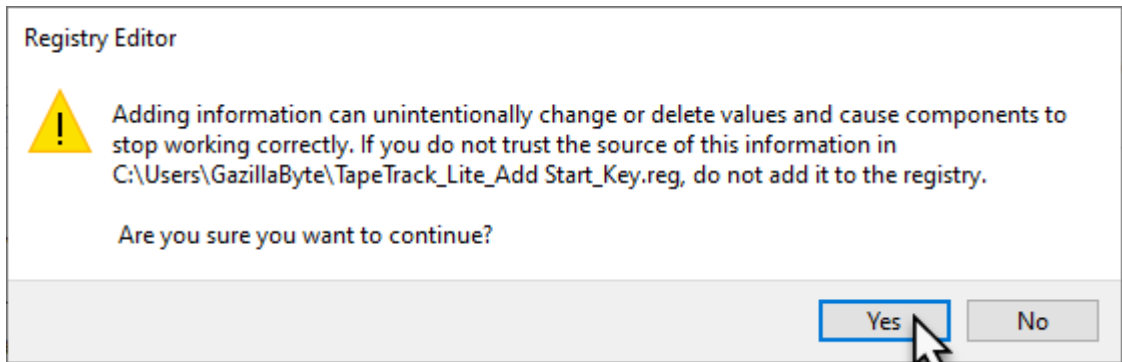

## Adding Registry Key

Locate the file and double click to execute the code to add the registry key.

You will be presented with a warning popup asking if you want to run regedit.

Click Yes to continue

Once regedit runs, you will be presented with a warning from the Registry Editor about executing the .reg file you created.

Click Yes to continue.

The Registry Editor will add the registry key and display a popup informing you the key has been added.

Click OK to close the popup.