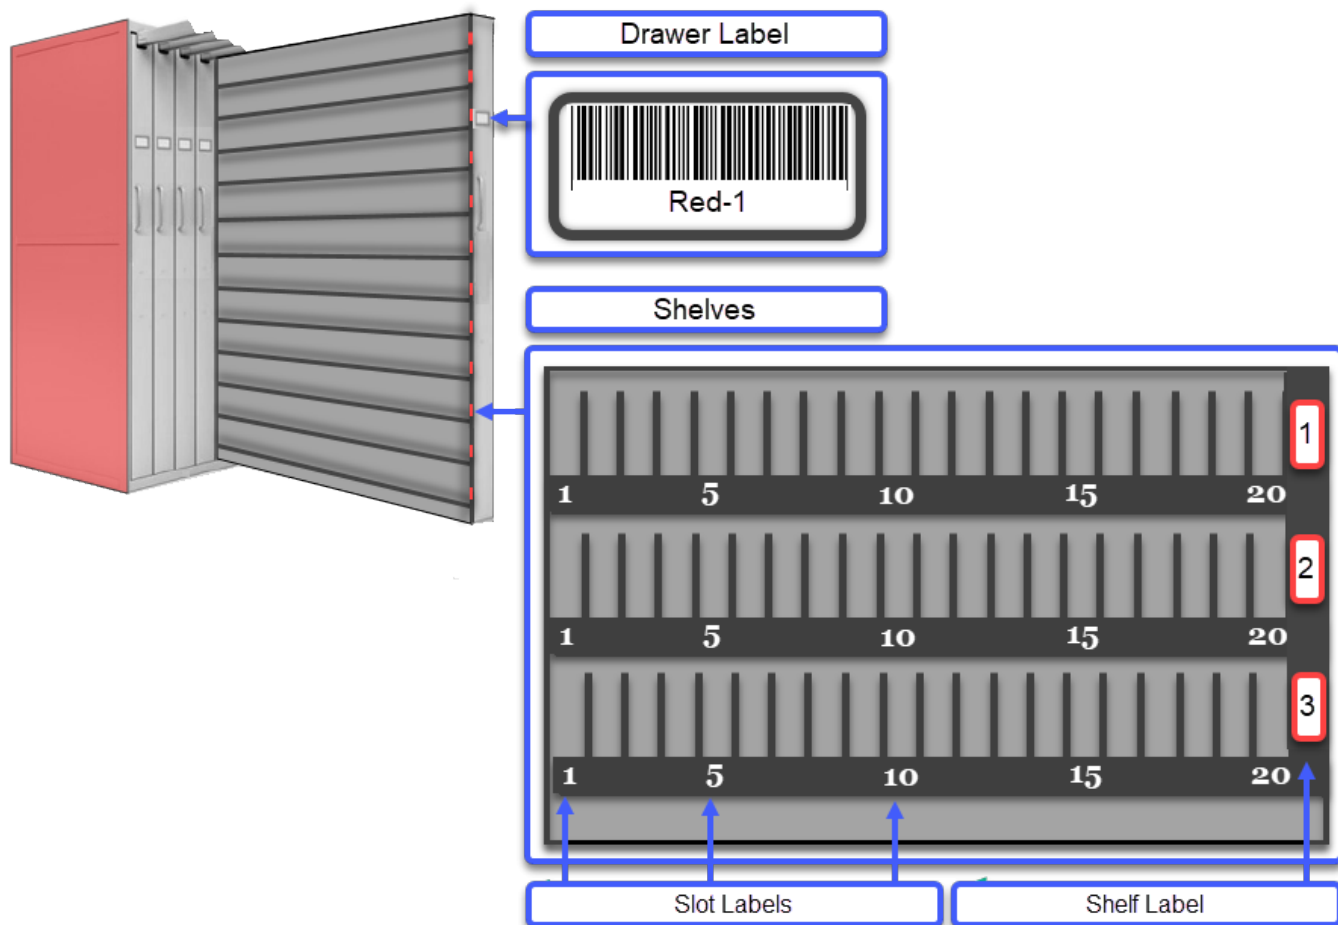

Gemtrac Labels

From: <https://rtfm.tapetrack.com/> - **TapeTrack Documentation**

Permanent link: https://rtfm.tapetrack.com/technote/gemtrac_labels?rev=1635465635

Last update: **2025/01/21 22:07**