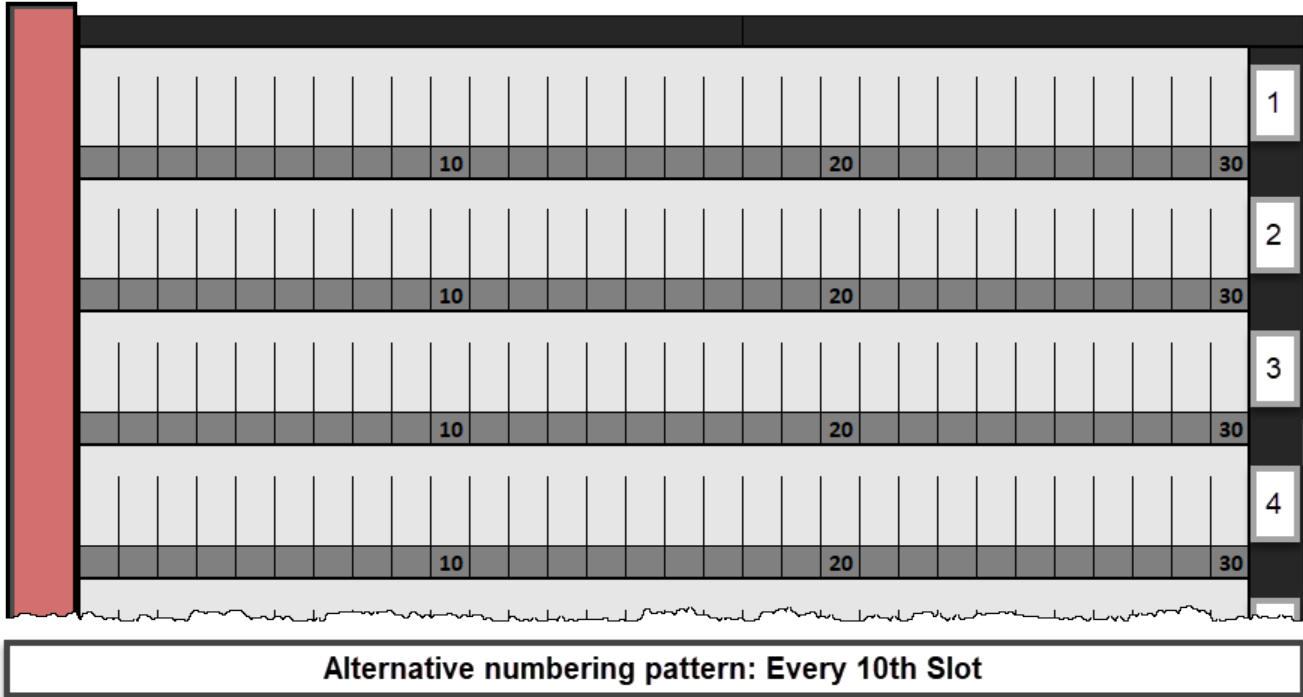

Labels for the Gemtrac drawers are printed onto card stock and placed in the card holders, ensuring the barcode is fully visible and not obstructed by the holder frame.

Shelf number labels, starting at 1 for the top shelf, 2 for the second shelf etc, for each shelf are printed on adhesive labels of an appropriate size and applied directly next to each shelf. Each drawer's shelves are labelled starting at number one for the top shelf.

Slot numbers are placed on each Shelf, starting at number 1 for each shelf.

The above image shows every Slot numbered from 1 (start) to 30 (end).

If you don't want to label every Slot on every shelf, other options can be used as long as the operators can identify the required Slots.

Examples for other Slot labelling formats can include:

Every 5th Slot.

Every 10th Slot.

Every alternate shelf.

Which format you use is up to personal preference, however it is recommended what ever format you choose that every shelf follows that format to maintain uniformity, ie. either all shelves labelled every Slot or all shelves labelled every 5th Slot and not a mixture of both.

[master](#), [slot](#), [rack](#), [sync](#)

From:  
<https://rtfm.tapetrack.com/> - **TapeTrack Documentation**

Permanent link:  
[https://rtfm.tapetrack.com/technote/gemtrac\\_labels?rev=1635984405](https://rtfm.tapetrack.com/technote/gemtrac_labels?rev=1635984405)