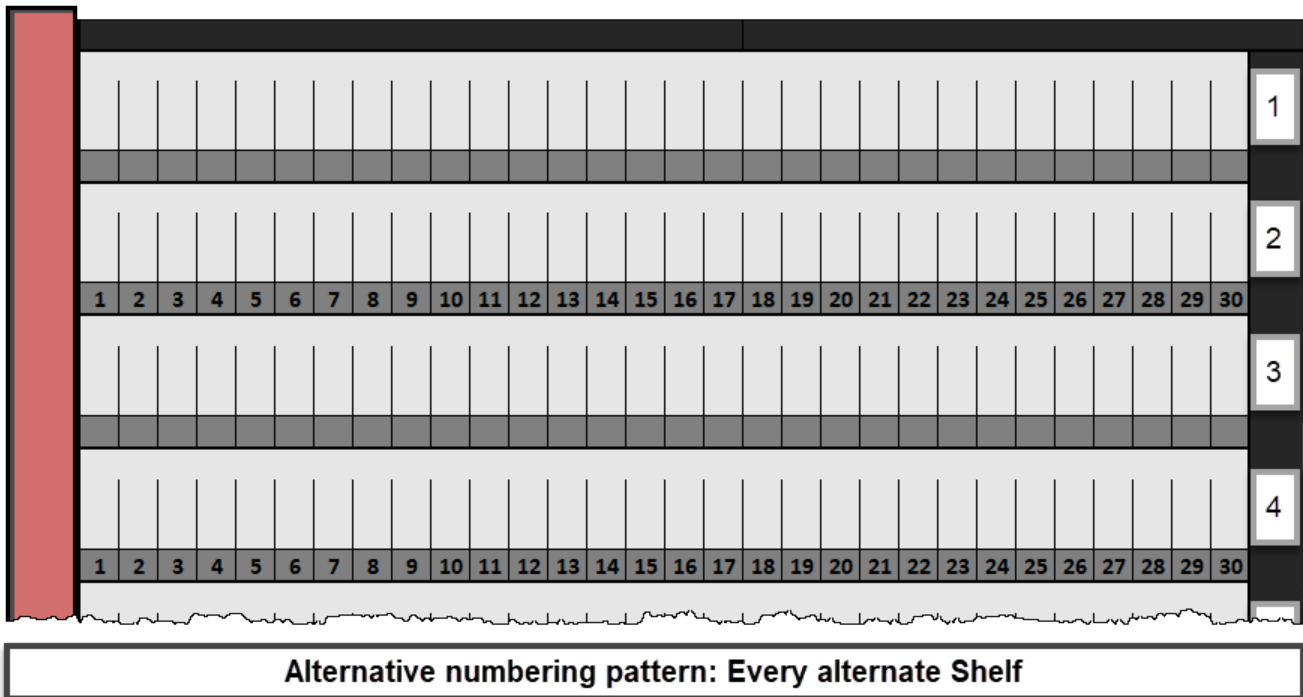

Labels for the Gemtrac drawers are printed onto card stock and placed in the card holders, ensuring the barcode is fully visible and not obstructed by the holder frame.

Shelf number labels, starting at 1 for the top shelf, 2 for the second shelf etc, for each shelf are printed on adhesive labels of an appropriate size and applied directly next to each shelf. Each drawer's shelves are labelled starting at number one for the top shelf.

Slot numbers are placed on each Shelf, starting at number 1 for each shelf.

The above image shows every Slot numbered from 1 (start) to 30 (end).

If you don't want to label every Slot on every shelf, other options can be used as long as the operators can identify the required Slots.

Examples for other Slot labelling formats can include:

Every 5th Slot.

Every 10th Slot.

Every alternate shelf.

Which format you use is up to personal preference, however it is recommended what ever format you choose that every shelf follows that format to maintain uniformity, ie. either all shelves labelled every Slot or all shelves labelled every 5th Slot and not a mixture of both.

[master](#), [slot](#), [rack](#), [sync](#)

From:  
<https://rtfm.tapetrack.com/> - **TapeTrack Documentation**

Permanent link:  
[https://rtfm.tapetrack.com/technote/gemtrac\\_labels?rev=1635984405](https://rtfm.tapetrack.com/technote/gemtrac_labels?rev=1635984405)