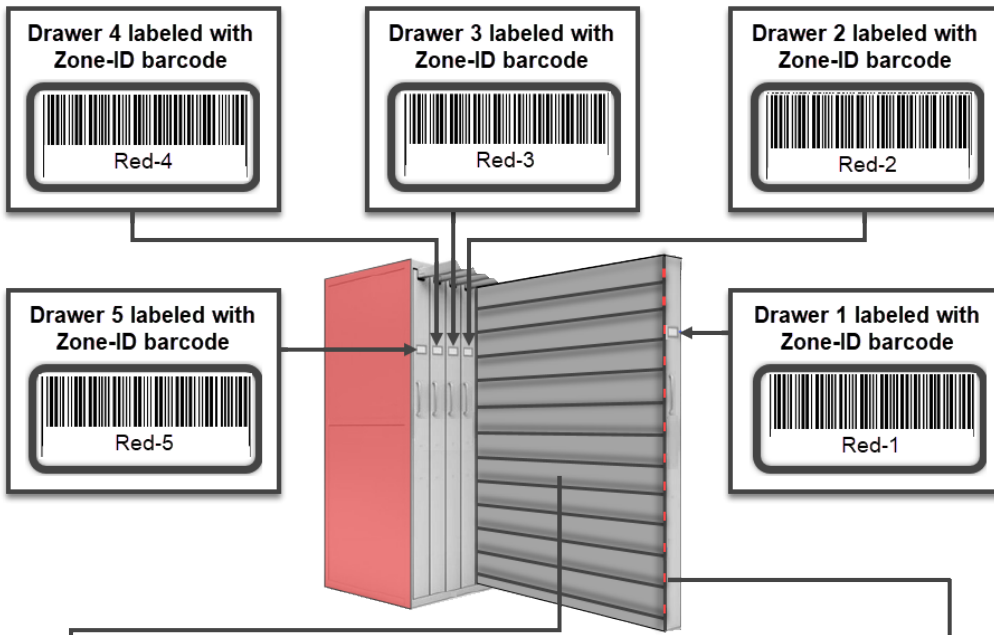

# Labelling Gemtrac Racks

Each Gemtrac unit comes with a left and right bank of drawers, these get divided into two groups of Zones.

In this example, although all racks and drawers are the same color, we will use Red and Green colors to identify the Zones correctly. In this example, each drawer has 12 shelves and each shelf has 30 Slots.

Focusing on the Red bank, each drawer is identified as a Zone. First drawer would be Red-1, second drawer Red-2 etc. Start at the end opposing to where you will put any expansion Gemtracs to ensure the new additions are in successive numerical order.

Labels for the Gemtrac drawers are printed onto card stock and placed in the card holders, ensuring the barcode is fully visible and not obstructed by the holder frame.

Shelf number labels, starting at 1 for the top shelf, 2 for the second shelf etc, for each shelf are printed on adhesive labels of an appropriate size and applied directly next to each shelf. Each drawer's shelves are labelled starting at number one for the top shelf.

Slot numbers are placed on each Shelf, starting at number 1 for each shelf.

The above image shows every Slot numbered from 1 (start) to 30 (end).

If you don't want to label every Slot on every shelf, other options can be used as long as the operators can identify the required Slots.