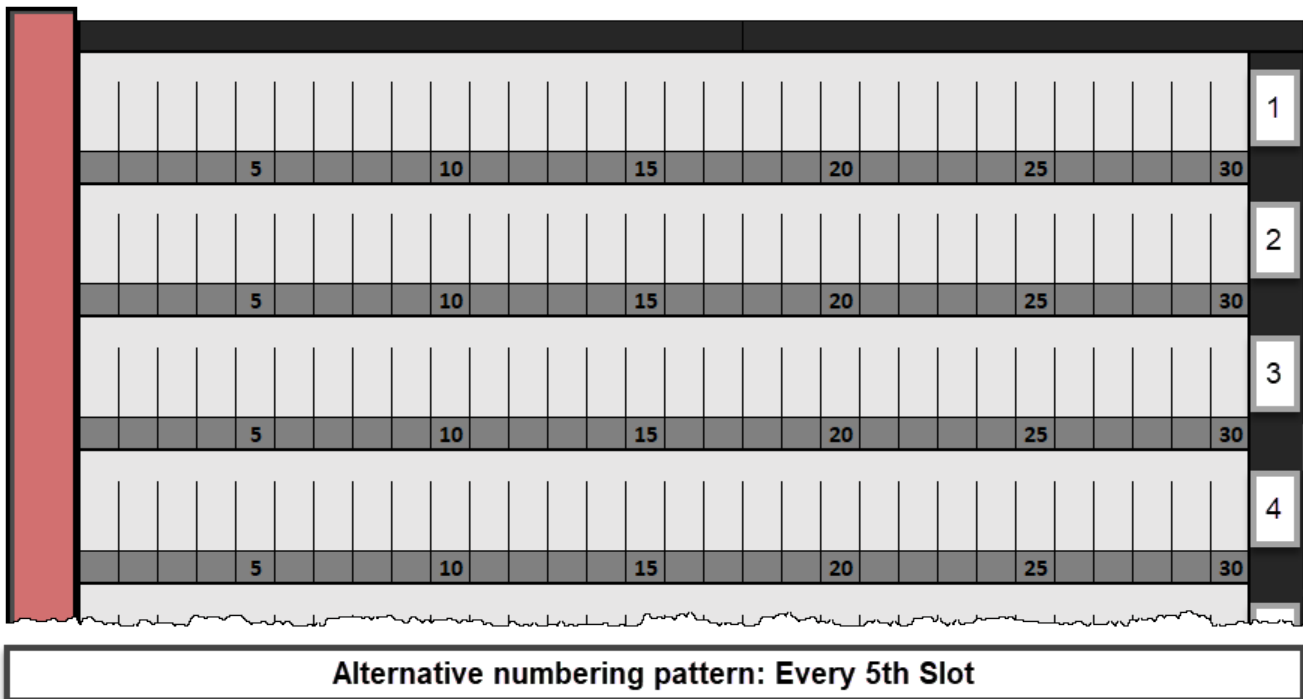

Focusing on the Red bank, each drawer is identified as a Zone. First drawer would be Red-1, second drawer Red-2 etc. Start at the end opposing to where you will put any expansion Gemtracs to ensure the new additions are in successive numerical order.

Labels for the Gemtrac drawers are printed onto card stock and placed in the card holders, ensuring the barcode is fully visible and not obstructed by the holder frame.

Shelf number labels, starting at 1 for the top shelf, 2 for the second shelf etc, for each shelf are printed on adhesive labels of an appropriate size and applied directly next to each shelf. Each drawer's shelves are labelled starting at number one for the top shelf.

Slot numbers are placed on each Shelf, starting at number 1 for each shelf.

The above image shows every Slot numbered from 1 (start) to 30 (end).

If you don't want to label every Slot on every shelf, other options can be used as long as the operators can identify the required Slots.

Examples for other Slot labelling formats can include:

Every 5th Slot.

Every 10th Slot.

Every alternate shelf.

Which format you use is up to personal preference, however it is recommended what ever format you choose that every shelf follows that format to maintain uniformity, ie. either all shelves labelled every Slot or all shelves labelled every 5th Slot and not a mixture of both.