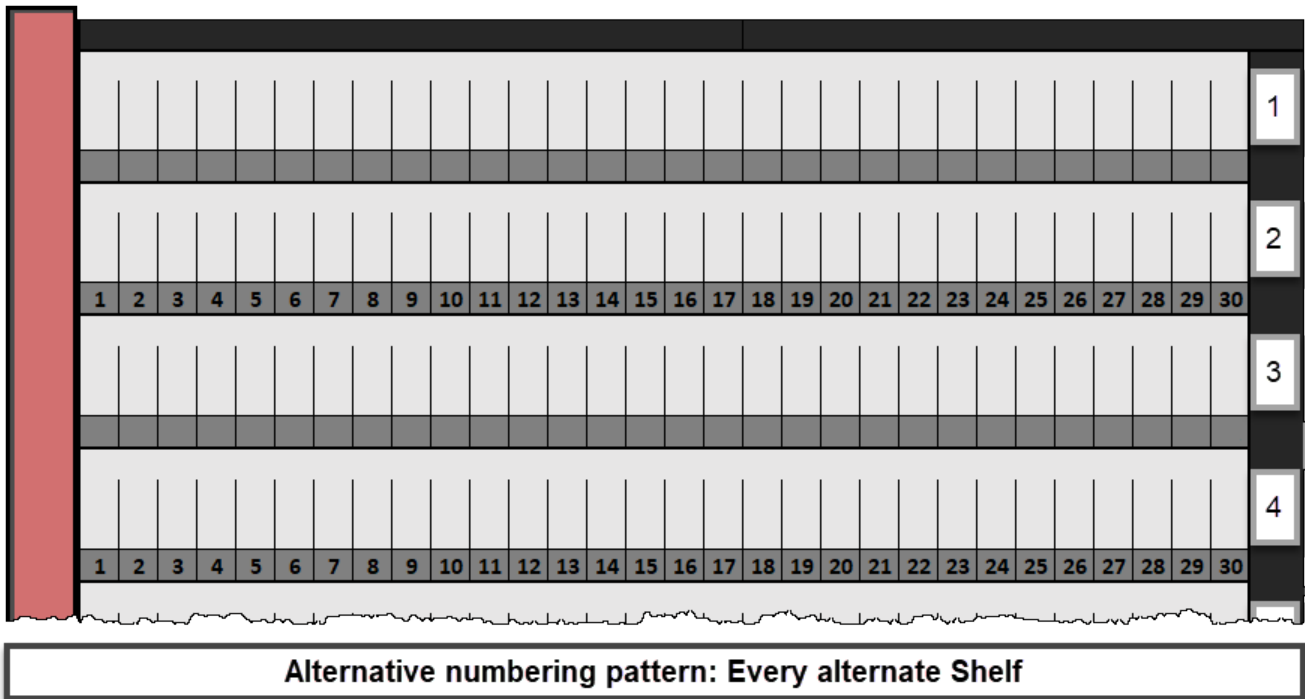

Focusing on the Red bank, each drawer is identified as a Zone. First drawer would be Red-1, second drawer Red-2 etc. (the Green Zones, the first drawer (opposite Red-1) would be Green-1, second

drawer Green-2 etc.)

Start at the end opposing to where you will put any expansion Gemtracs to ensure the new additions are in successive numerical order.

Labels for the Gemtrac drawers are printed onto card stock and placed in the card holders, ensuring the barcode is fully visible and not obstructed by the holder frame for accurate scanning..

Every alternate shelf.

Which format you use is up to personal preference, however it is recommended what ever format you choose that every shelf follows that format to maintain uniformity, ie. either all shelves labelled every Slot or all shelves labelled every 5th Slot and not a mixture of both.

[master](#), [slot](#), [rack](#), [sync](#)

From:  
<https://rtfm.tapetrack.com/> - **TapeTrack Documentation**

Permanent link:  
[https://rtfm.tapetrack.com/technote/gemtrac\\_labels?rev=1635987184](https://rtfm.tapetrack.com/technote/gemtrac_labels?rev=1635987184)