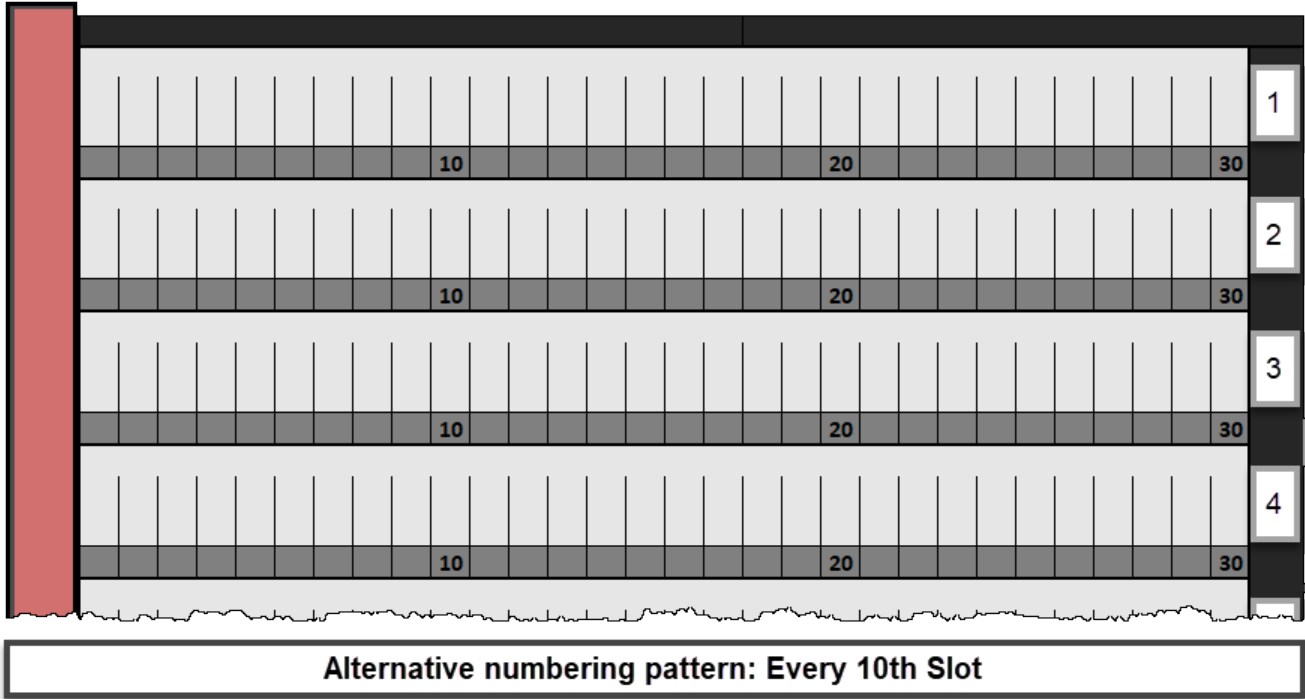

With TapeTrack Zones and Slotting information configured correctly, each Slot will be referenced with the Zone-ID, Shelf number and Slot number in the format of **Zone-ID Shelf#.Slot#**. For example **Red-2 3.16** would be on the third shelf, 16th Slot in drawer Red-2. **Red-4 11.23** would be on the 11th shelf, 23 Slot in the drawer Red-4.

## Adding Labels

Each Gemtrac unit comes with a left and right bank of drawers, these get divided into two groups of Zones.

In this example, although all racks and drawers are the same color, we will use Red and Green colors to identify the Zones correctly. In this example, each drawer has 12 shelves and each shelf has 30 Slots.

Focusing on the Red bank, each drawer is identified as a Zone. First drawer would be Red-1, second drawer Red-2 etc. (the Green Zones, the first drawer (opposite Red-1) would be Green-1, second

drawer Green-2 etc.)

Start at the end opposing to where you will put any expansion Gemtracs to ensure the new additions are in successive numerical order.

Labels for the Gemtrac drawers are printed onto card stock and placed in the card holders, ensuring the barcode is fully visible and not obstructed by the holder frame for accurate scanning..