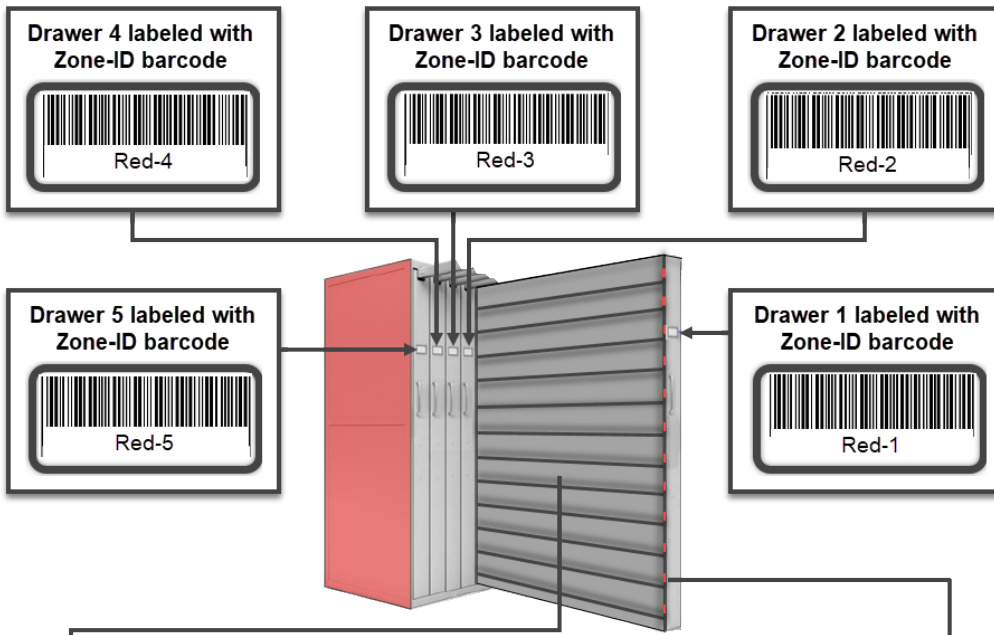

## Why Label The Gemtracs

Labelling the Gemtrac racks in the following manner allows the configuration of TapeTrack to allow operators to quickly locate a Slotted tape, or locate a specified Slot to place a tape in.

With TapeTrack Zones and Slotting information configured correctly, each Slot will be referenced with the Zone-ID, Shelf number and Slot number in the format of **Zone-ID Shelf#.Slot#**. For example **Red-2 3.16** would be on the third shelf, 16th Slot in drawer Red-2. **Red-4 11.23** would be on the 11th shelf, 23 Slot in the drawer Red-4.

## Adding Labels

Each Gemtrac unit comes with a left and right bank of drawers, these get divided into two groups of Zones.

In this example, although all racks and drawers are the same color, we will use Red and Green colors to identify the Zones correctly. In this example, each drawer has 12 shelves and each shelf has 30 Slots.

Start at the end opposing to where you will put any expansion Gemtracs to ensure the new additions are in successive numerical order.

Labels for the Gemtrac drawers are printed onto card stock and placed in the card holders, ensuring the barcode is fully visible and not obstructed by the holder frame for accurate scanning..