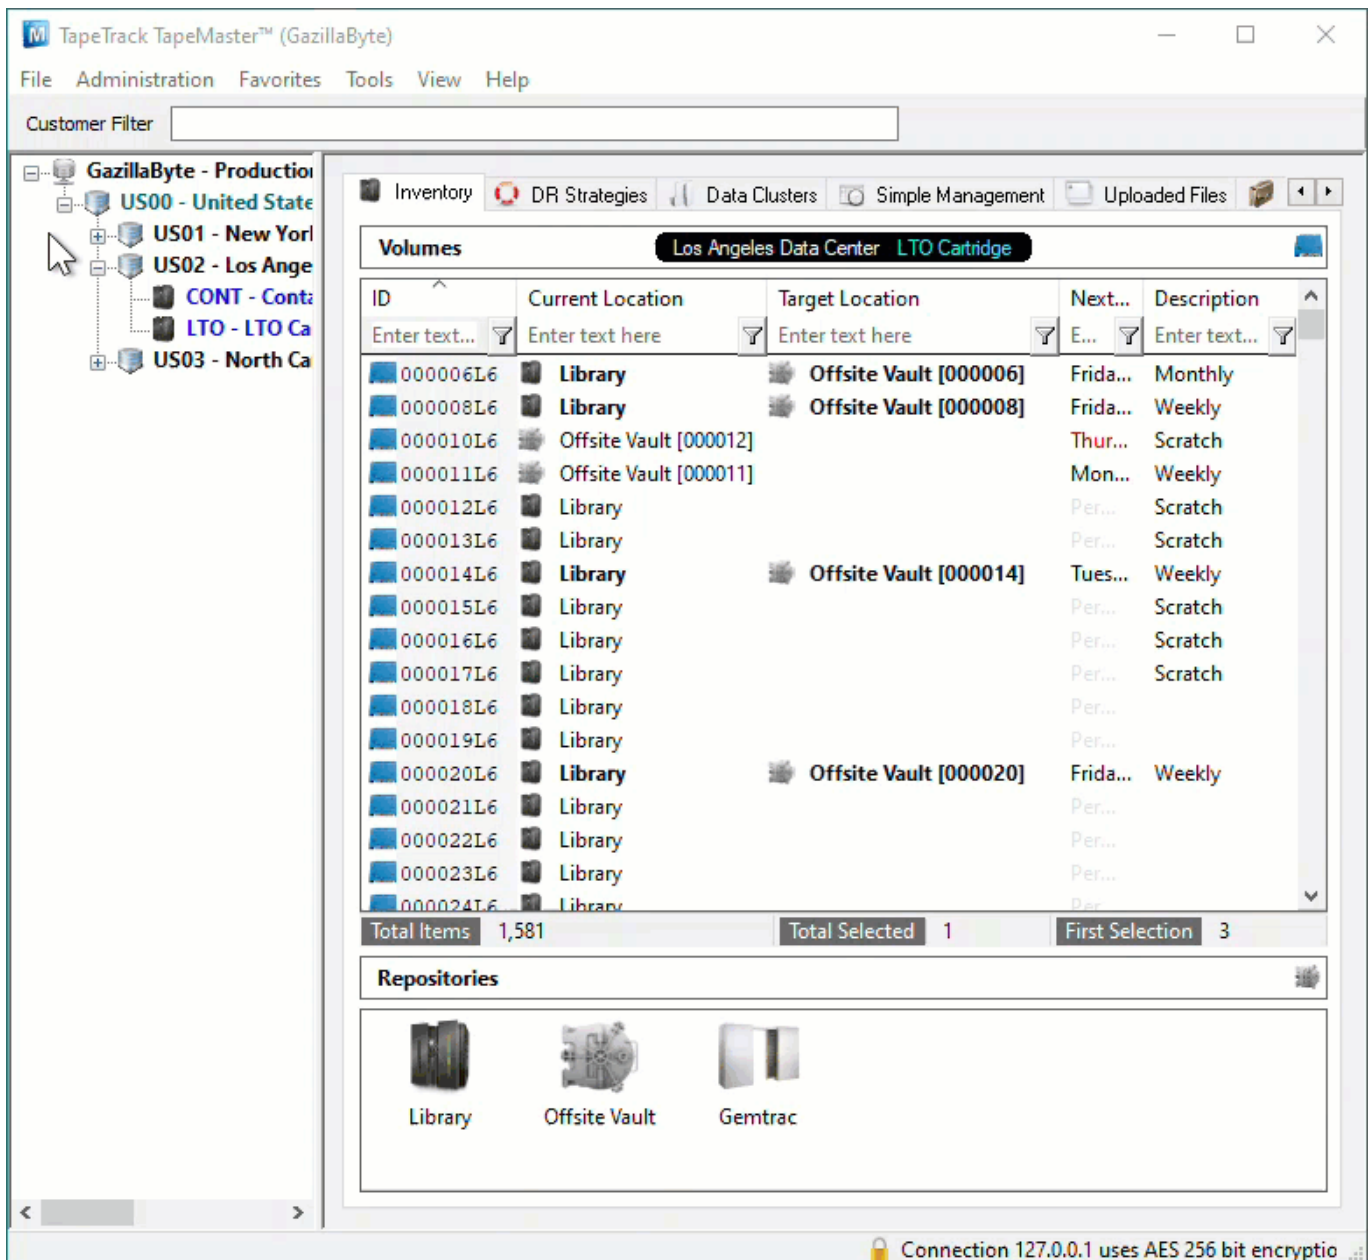

Home Slot

When Volumes are slotted by the Command Line Program [TMSS10SlotAllocation](#) the Slots assigned are determined by the Repository Options setting, either [IntelliSlot](#) or First Available.

Assigning a Volume with a Home Slot will have [TMSS10SlotAllocation](#) attempt to slot that Volume to its Home Slot first, if that Slot is unavailable the Volume will be Slotted according to the pre-set protocol.

Assigning A Home Slot

Volume Already Slotted In Required Home Slot

If the Volume is already Slotted in (eg. Volume 000010L6), or assigned to the Slot (eg. Volume 000006L6), right click on the Volume and select Special Operations > Capture Home Slot.

Using this method you can set the Home Slot of one or multiple Volumes in the one operation.

If you use this process with a Volume that is not Slotted or assigned to a Slot (eg. Volume 000012L6) the Home Slot will be set to zero (no Home Slot).