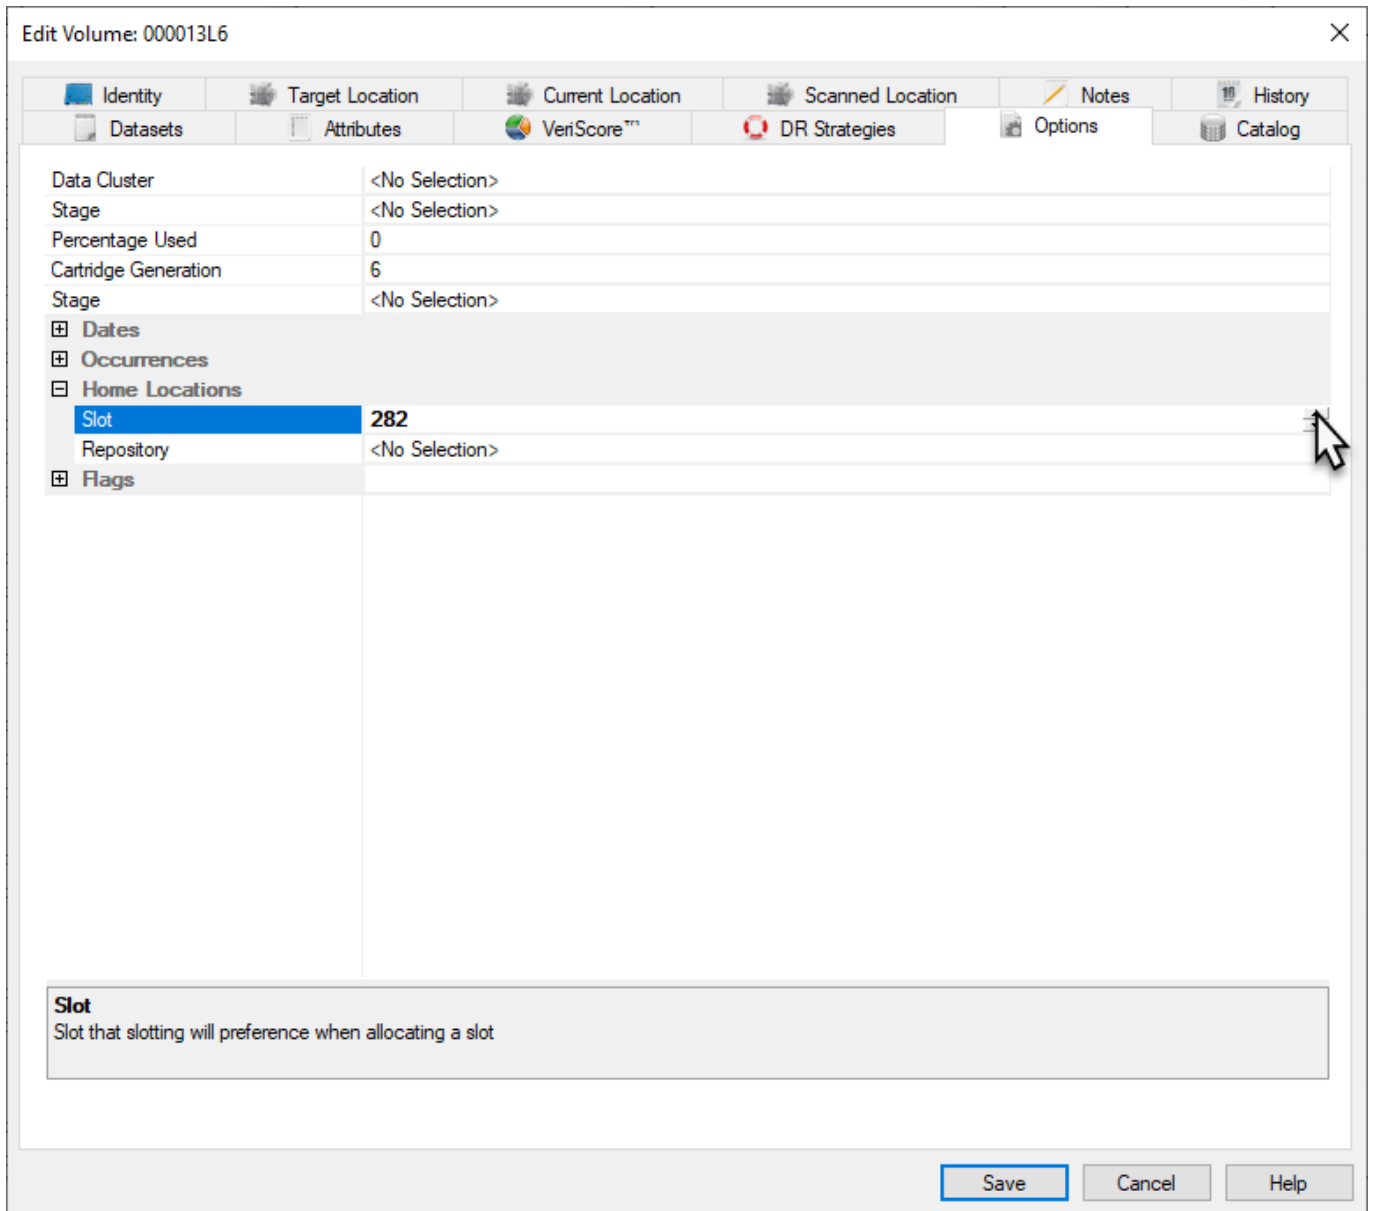

If a Volume is Slotted in multiple Repositories (eg Offsite Vault and Racking), **TMSS10SlotAllocation** will attempt to assign it to its Home Slot in all Repositories.

If **Restore Home Slot** is set to true, the Volumes will be placed in their Home Slot without the need to run **TMSS10SlotAllocation**. Having **Restore Home Slot** set to true in more than one Repository may result in each Slot being assigned to more that Volume, resulting in the possibility of multiple Volumes assigned to a Slot. To avoid multiple Volumes being assigned to a Slot, ensure each Volume is assigned to a unique Home Slot.

[update doco, home, slot](#)

From: <https://rtfm.tapetrack.com/> - **TapeTrack Documentation**

Permanent link: <https://rtfm.tapetrack.com/technote/volume_home_slot?rev=1627257450>

Last update: **2025/01/21 22:07**