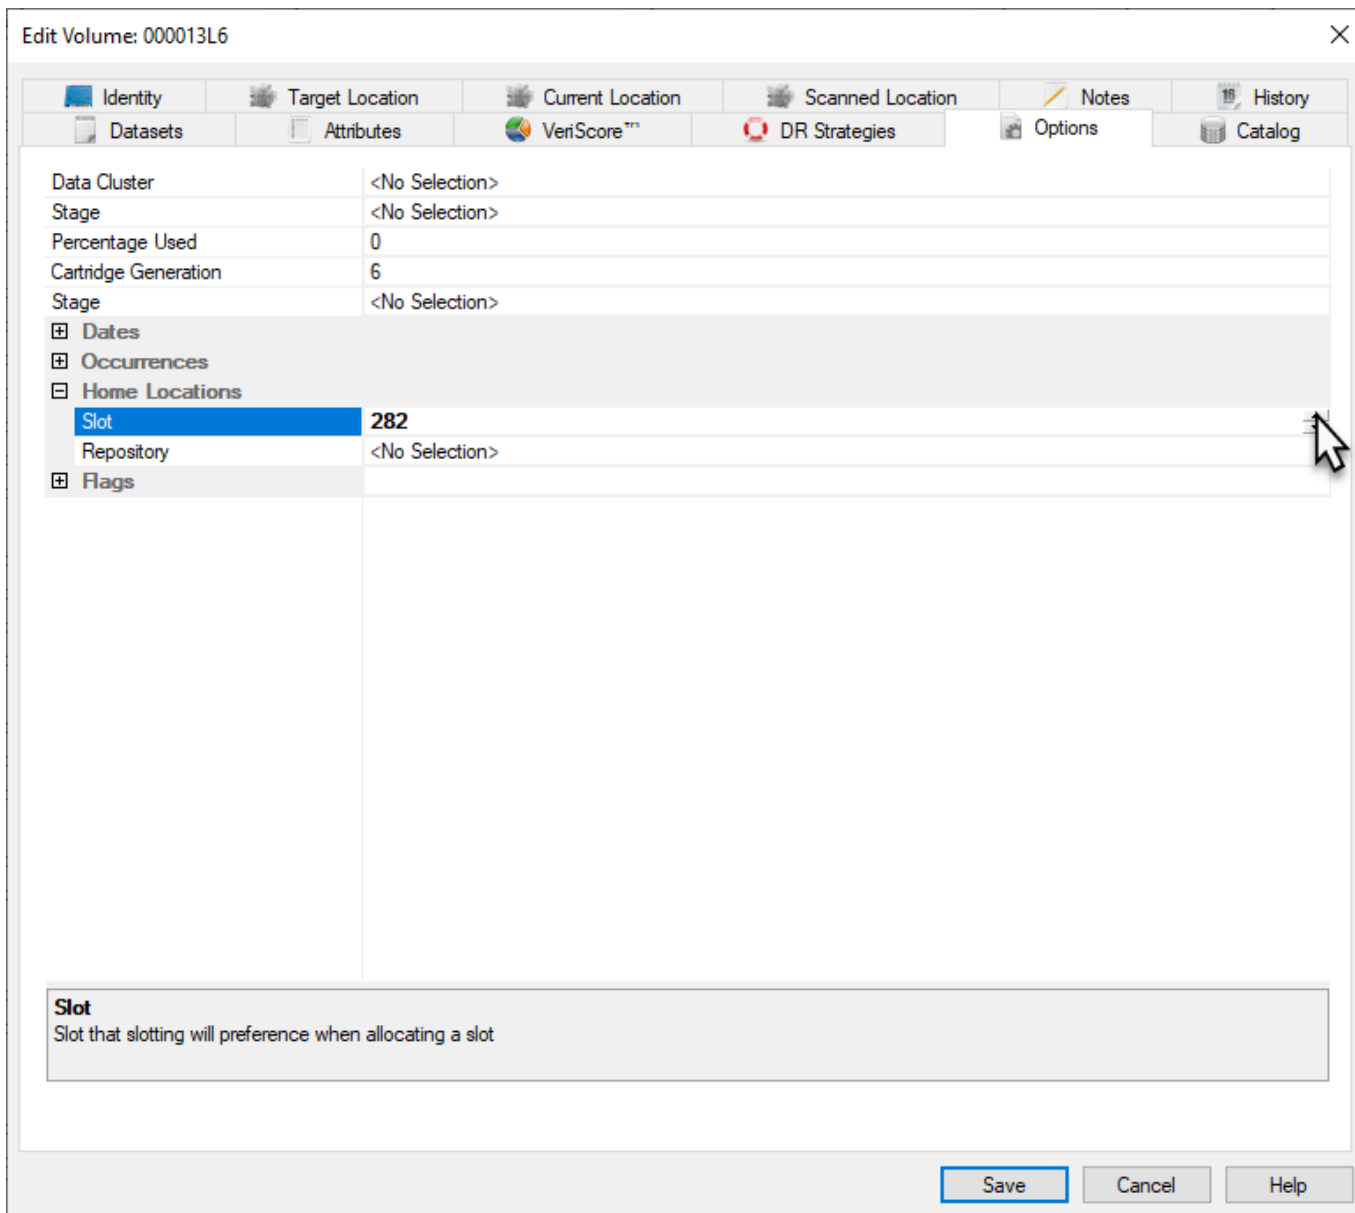

If a Volume is Slotted in multiple Repositories (eg Offsite Vault and Racking), **TMSS10SlotAllocation** will attempt to assign it to its Home Slot in all Repositories.

If **Restore Home Slot** is set to true, the Volumes will be placed in their Home Slot without the need to run **TMSS10SlotAllocation**. Having **Restore Home Slot** set to true in more than one Repository may result in each Slot being assigned to more that Volume, resulting in the possibility of multiple Volumes assigned to a Slot. To avoid multiple Volumes being assigned to a Slot, ensure each Volume is assigned to a unique Home Slot.

[update doco, home, slot](#)

From: <https://rtfm.tapetrack.com/> - **TapeTrack Documentation**

Permanent link: <https://rtfm.tapetrack.com/technote/volume_home_slot?rev=1627257450>

Last update: **2025/01/21 22:07**