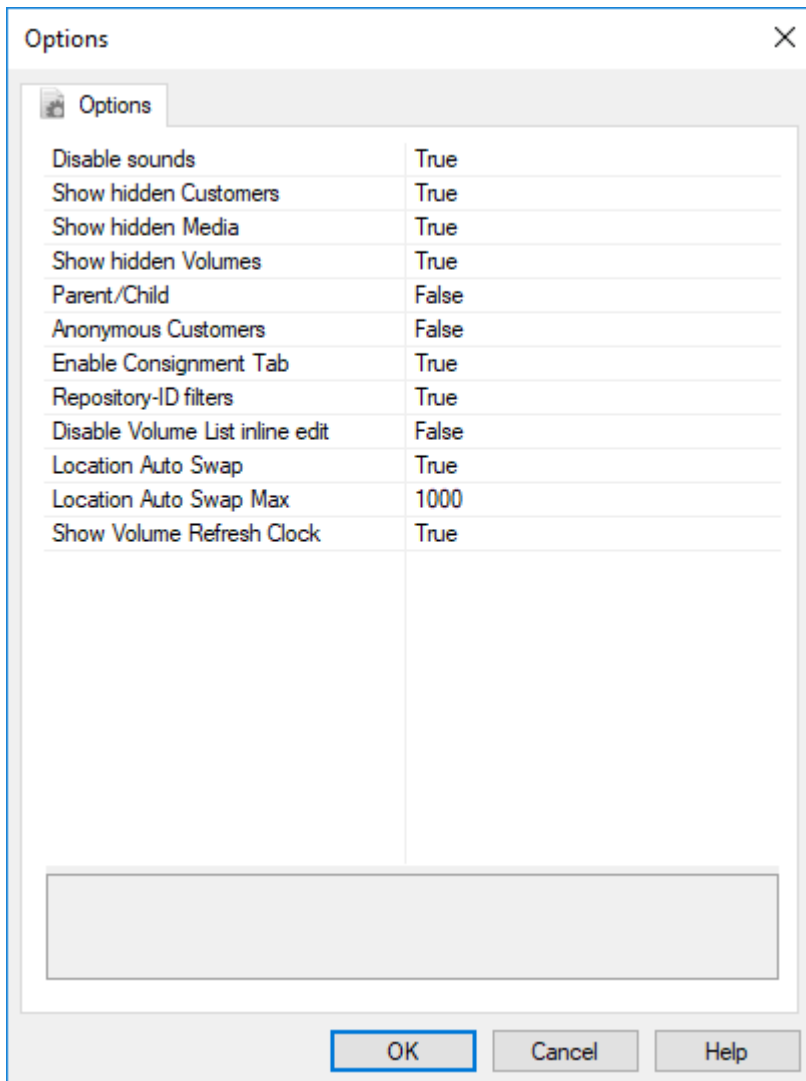

Preferences

The Preferences window, File → Preferences, sets basic customization for TapeMaster such as sounds, hidden objects, etc.

Options

- **Disable sounds:** If set to **True**, all sounds in TapeMaster will be muted.
- **Show hidden Customers:** If set to **True**, the Customer Tree will display Customers that have the **Hide Customer** option in the Customer Properties Window set to **True**.
- **Show hidden Media:** If set to **True**, the Customer Tree will display Media Types that have the **Hide Media Type** option in the Options Tab of the Media Type Properties Window set to **True**.
- **Show hidden Volumes:** If set to **True**, the Volume List will display Volumes that have the **Hide Volume** option in the Options Tab of the Volume Properties Window set to **True**.
- **Parent/Child:** If set to **False**, the Customer Tree will not display Customers with a Parent Customer set in the Customer Properties Window nested under their Parent Customer.
- **Anonymous Customers:** If set to **True**, Customer Descriptions in the Customer Tree will not display.
- **Enable Consignment Tab:** If set to **True**, the Consignments tab will appear as an Administration Tab.

- **Repository-ID filters:** If set to **True**, Volumes in the Volume List can be filtered by the Repository-ID instead of the Repository Description.
- **Disable Volume List inline edit:** If set to **True**, inline editing in Volume List will be disabled. (Requires restart)
- **Location Auto Swap:** If set to **True**, will display the Volume slot location instead of slot number if inventory quantity is under the **Location Auto Swap Max** value.
- **Location Auto Swap Max** sets the maximum number of volumes to enable the **Location Auto Swap** function.
- **Show Volume Refresh Clock:** If set to **True** a counter will display the time in seconds from the last time the Volume window was refreshed. **Service** needs to be stopped and restarted for changes to reflect.