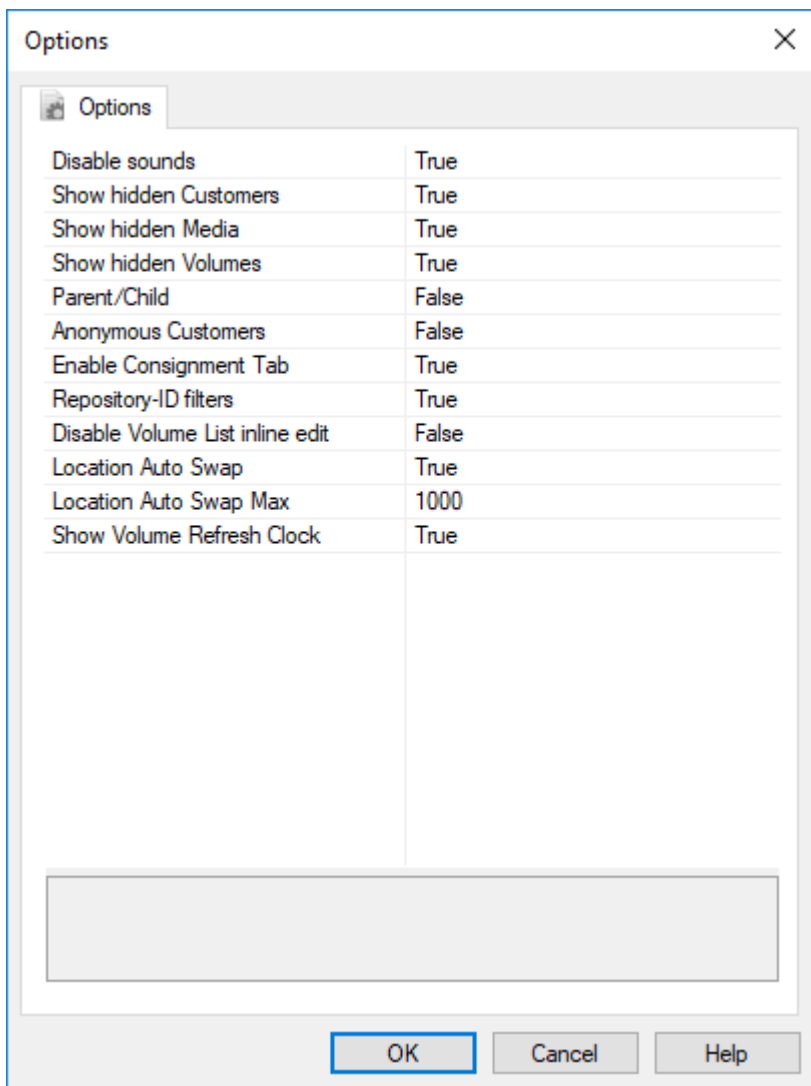

Preferences

The Preferences window, File → Preferences, sets basic customization for TapeMaster such as sounds, hidden objects, etc.

Options

- **Disable sounds:** If set to **True**, all sounds in TapeMaster will be muted.
- **Show hidden Customers:** If set to **True**, the Customer Tree will display Customers that have the **Hide Customer** option in the Customer Properties Window set to **True**.
- **Show hidden Media:** If set to **True**, the Customer Tree will display Media Types that have the **Hide Media Type** option in the Options Tab of the Media Type Properties Window set to **True**.
- **Show hidden Volumes:** If set to **True**, the Volume List will display Volumes that have the **Hide Volume** option in the Options Tab of the Volume Properties Window set to **True**.
- **Parent/Child:** If set to **False**, the Customer Tree will not display Customers with a Parent Customer set in the Customer Properties Window nested under their Parent Customer.
- **Anonymous Customers:** If set to **True**, Customer Descriptions in the Customer Tree will not display.
- **Enable Consignment Tab:** If set to **True**, the Consignments tab will appear as an Administration Tab.

- **Repository-ID filters:** If set to **True**, Volumes in the Volume List can be filtered by the Repository-ID instead of the Repository Description.
- **Disable Volume List inline edit:** If set to **True**, inline editing in Volume List will be disabled. (Requires restart)
- **Location Auto Swap:** If set to **True**, will display the Volume slot location instead of slot number if inventory quantity is under the **Location Auto Swap Max** value.
- **Location Auto Swap Max** sets the maximum number of volumes to enable the **Location Auto Swap** function.
- **Show Volume Refresh Clock:** If set to **True** a counter will display the time in seconds from the last time the Volume window was refreshed. **Service** needs to be stopped and restarted for changes to reflect.